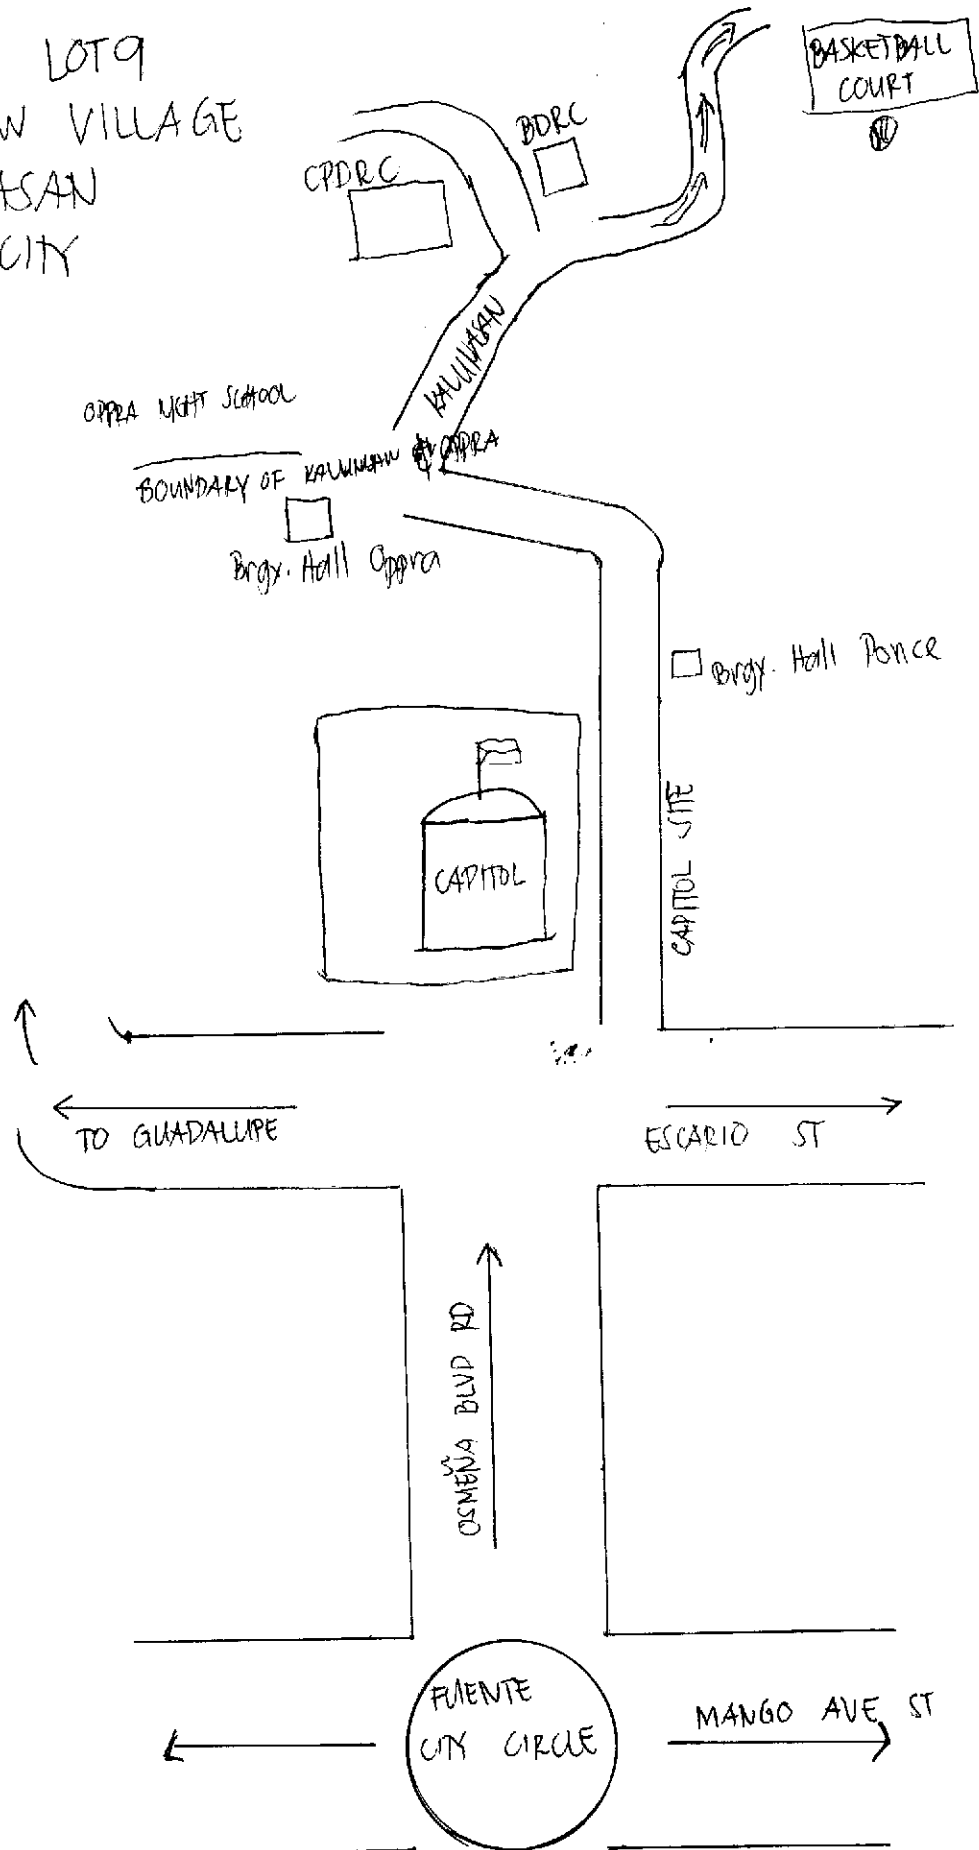

BLK 6 LOT 9
MT VIEW VILLAGE
KALUNASAN
CEBU CITY
6000

VICENTE SOTTO HOSPITAL

BLVD RD
ON