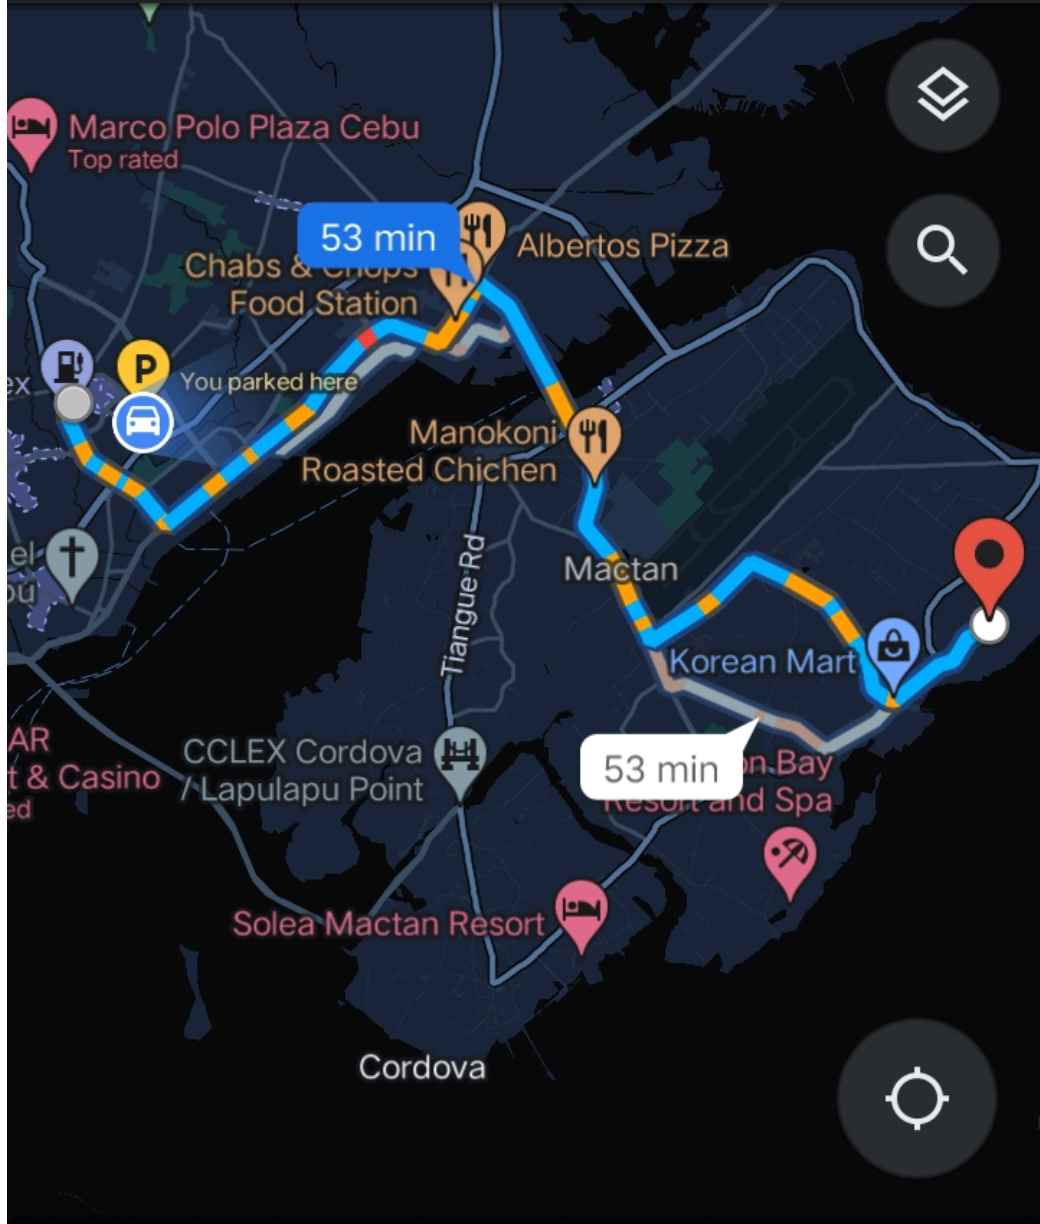

← ○ One Montage ⋮
⋮
📍 SITIO PAG-UTLAN ↕

🚗 53 min 🏍️ 🚆 🚶 🧑

53 min (18 km)
Fastest route now due to traffic conditions

» Preview ☰ Steps 📌 Pin