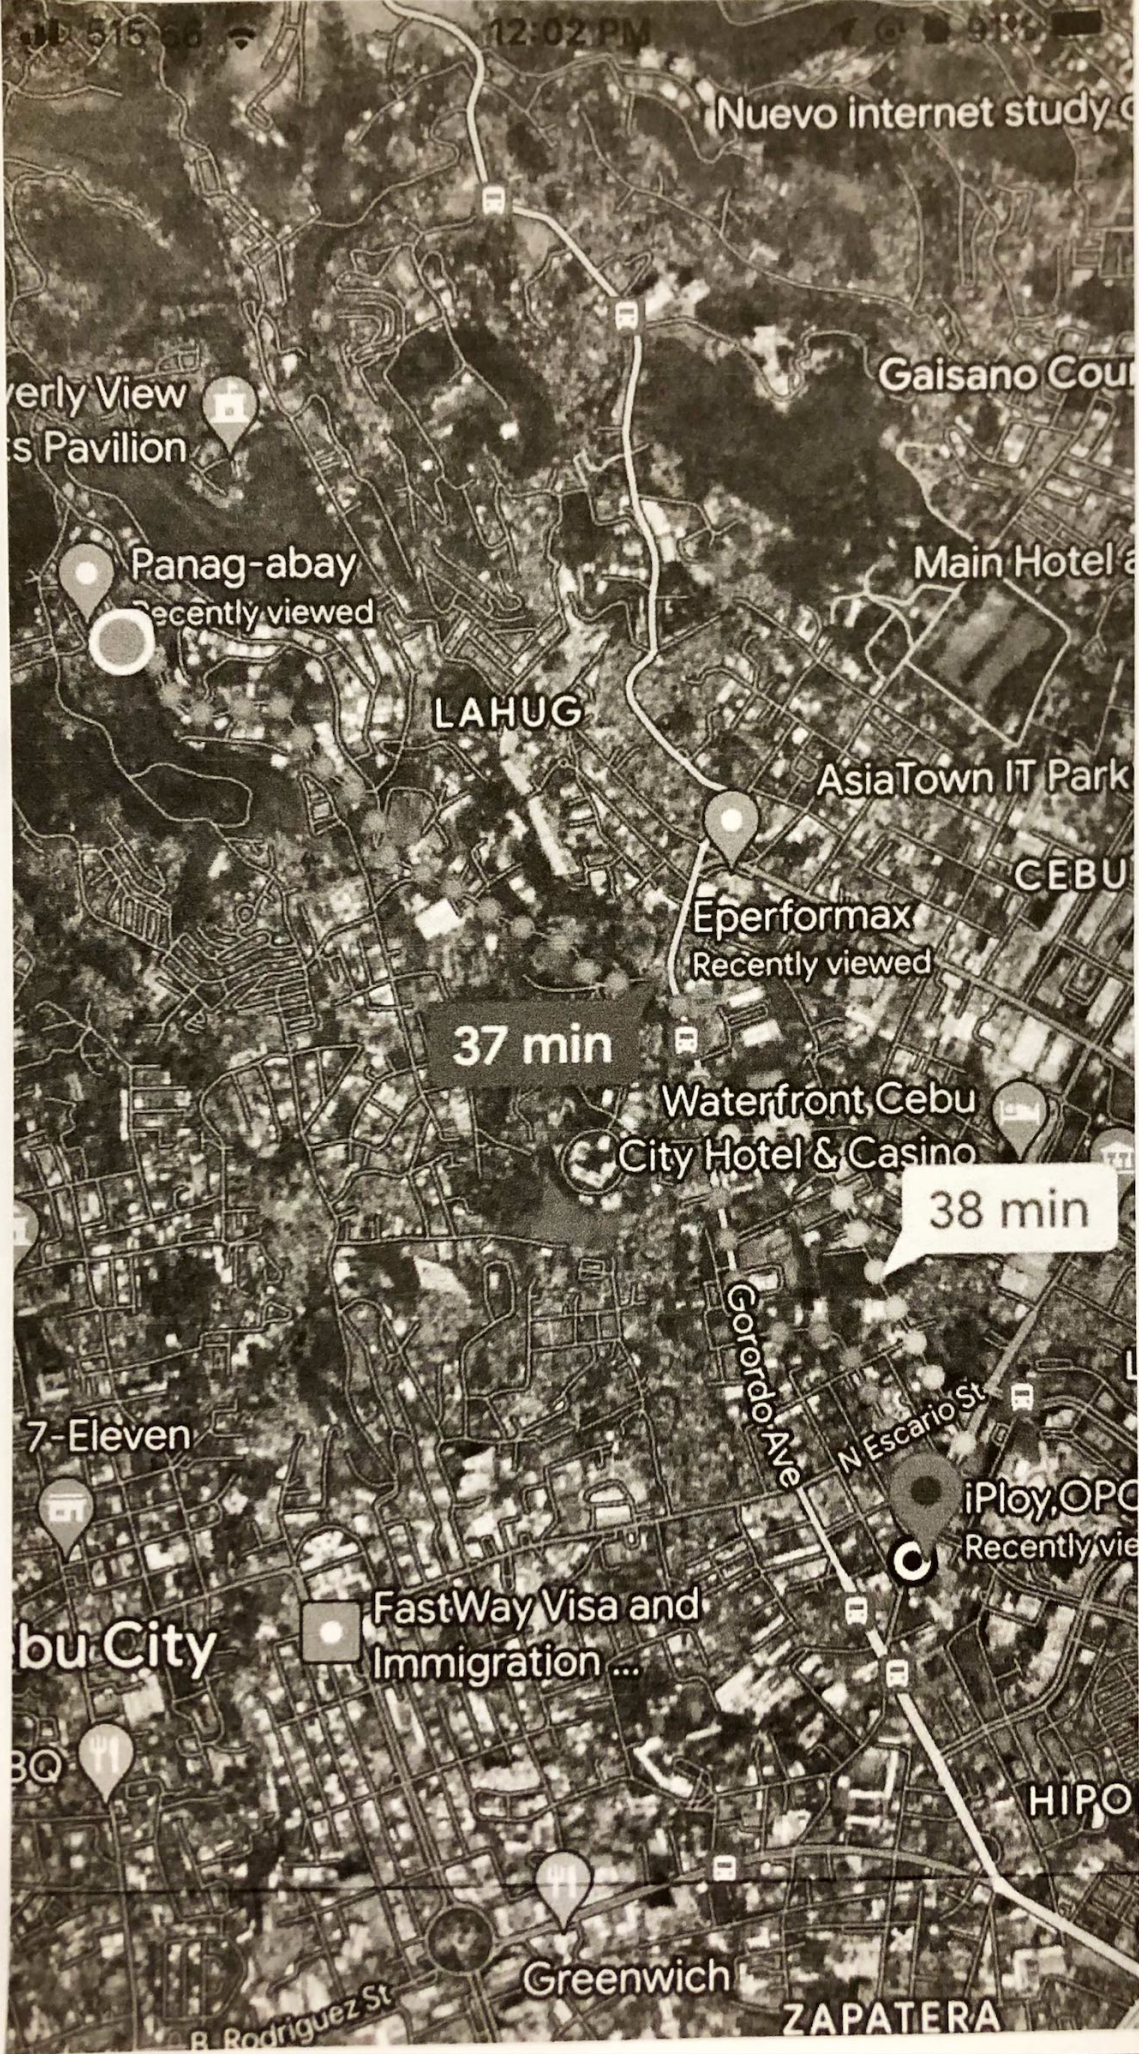

Camp Marina Covered Gym

4.0 ★★★★★ (8)

Gym · 120 m

Landmark:

Nuevo internet study C

12:07 PM

erly View
s Pavilion

Gaisano Cour

Panag-abay
Recently viewed

Main Hotel a

LAHUG

AsiaTown IT Park

CEBU

Eperformax
Recently viewed

37 min

Waterfront Cebu
City Hotel & Casino

38 min

7-Eleven

Gorordo Ave

N Escario St

iPloy, OPC
Recently vie

bu City

FastWay Visa and
Immigration ...

HIPO