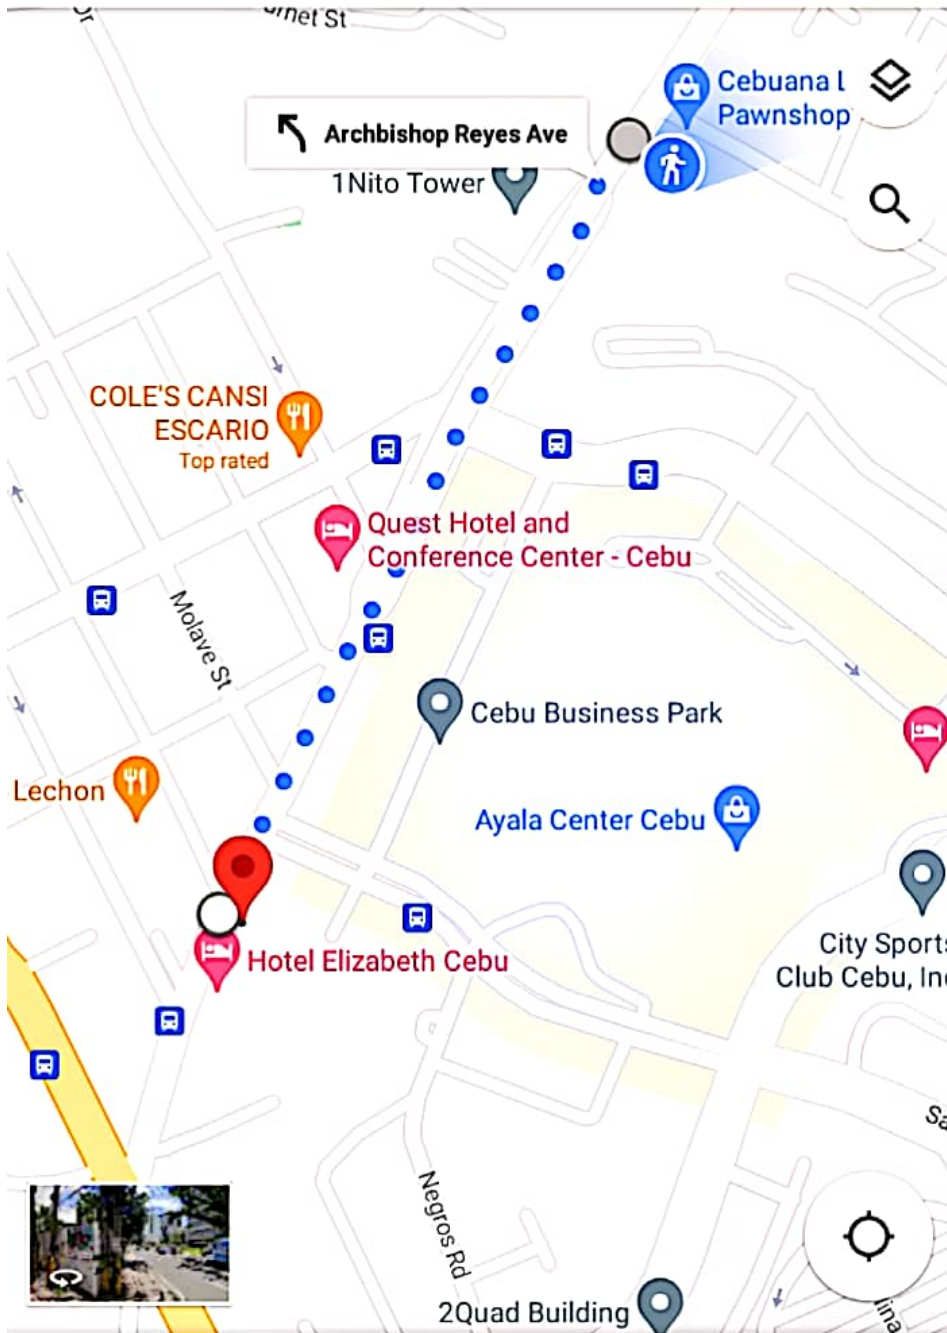

Your location

iPloy,OPC

2 min

1 min

15 min

8 min

8 min (650 m)

via Archbishop Reyes Ave