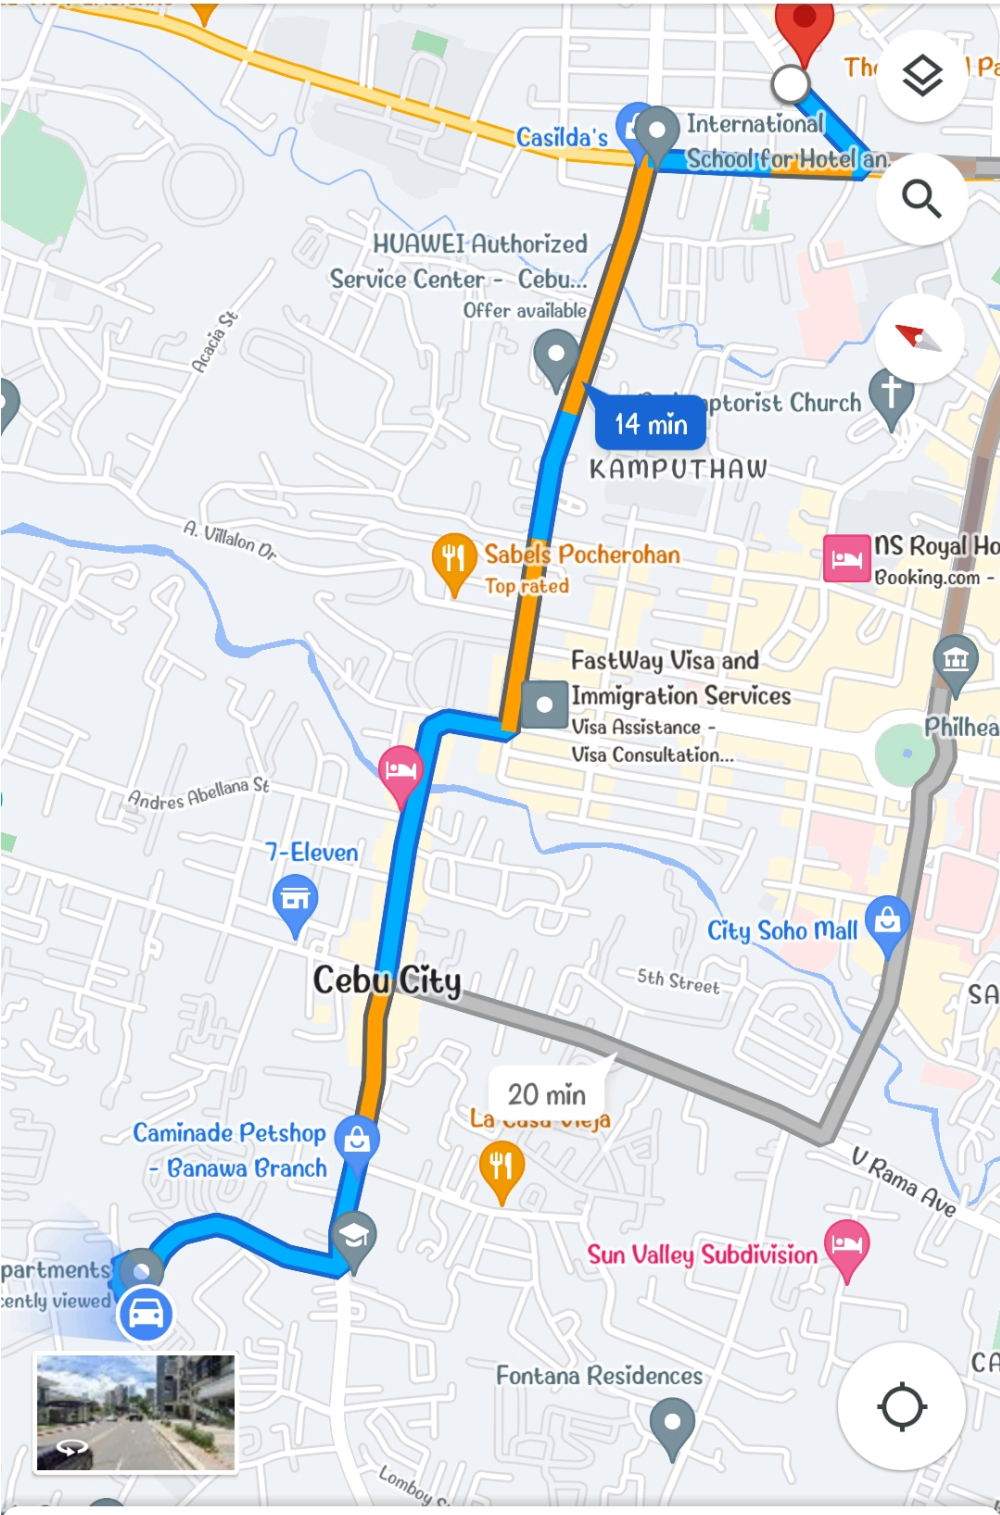

Verdida Apartments  
One Montage

14 min 12 min 32 min 41 min

14 min (3.5 km)

Fastest route now due to traffic conditions

Start Steps Pin