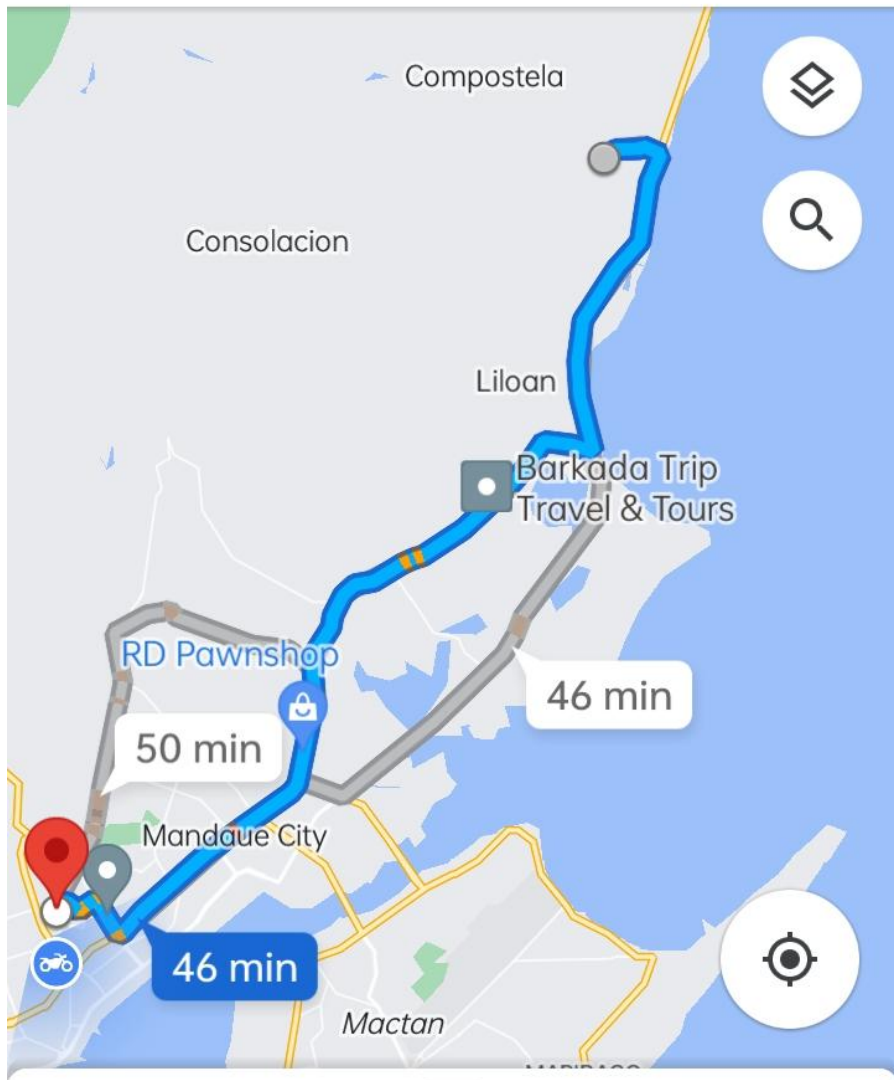

← ○ Jonjen store ⋮

⋮

📍 Ayala Center Cebu Tower ↕

🚗 50 min 🚲 46 min 🚝 1 hr 31 🚶 4 hr 4

Options >

**46 min** (24 km)

Fastest route now due to traffic conditions

>> Preview    ☰ Steps    📌 Pin