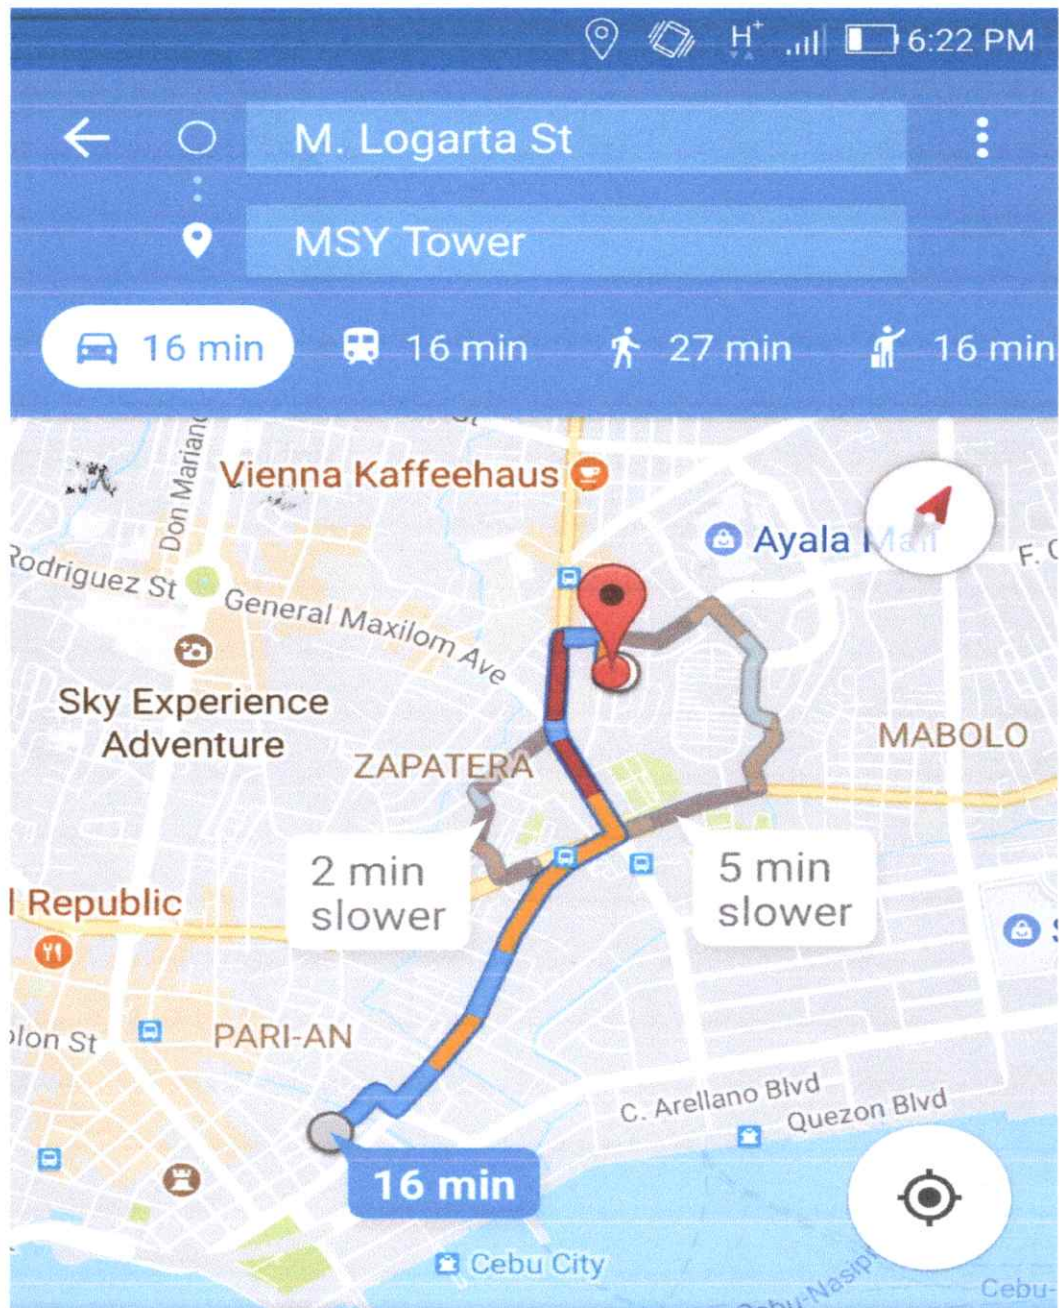

Sketch of Residence

16 min (2.5 km)

Fastest route, despite the usual traffic

☰ ROUTE INFO

➤ PREVIEW