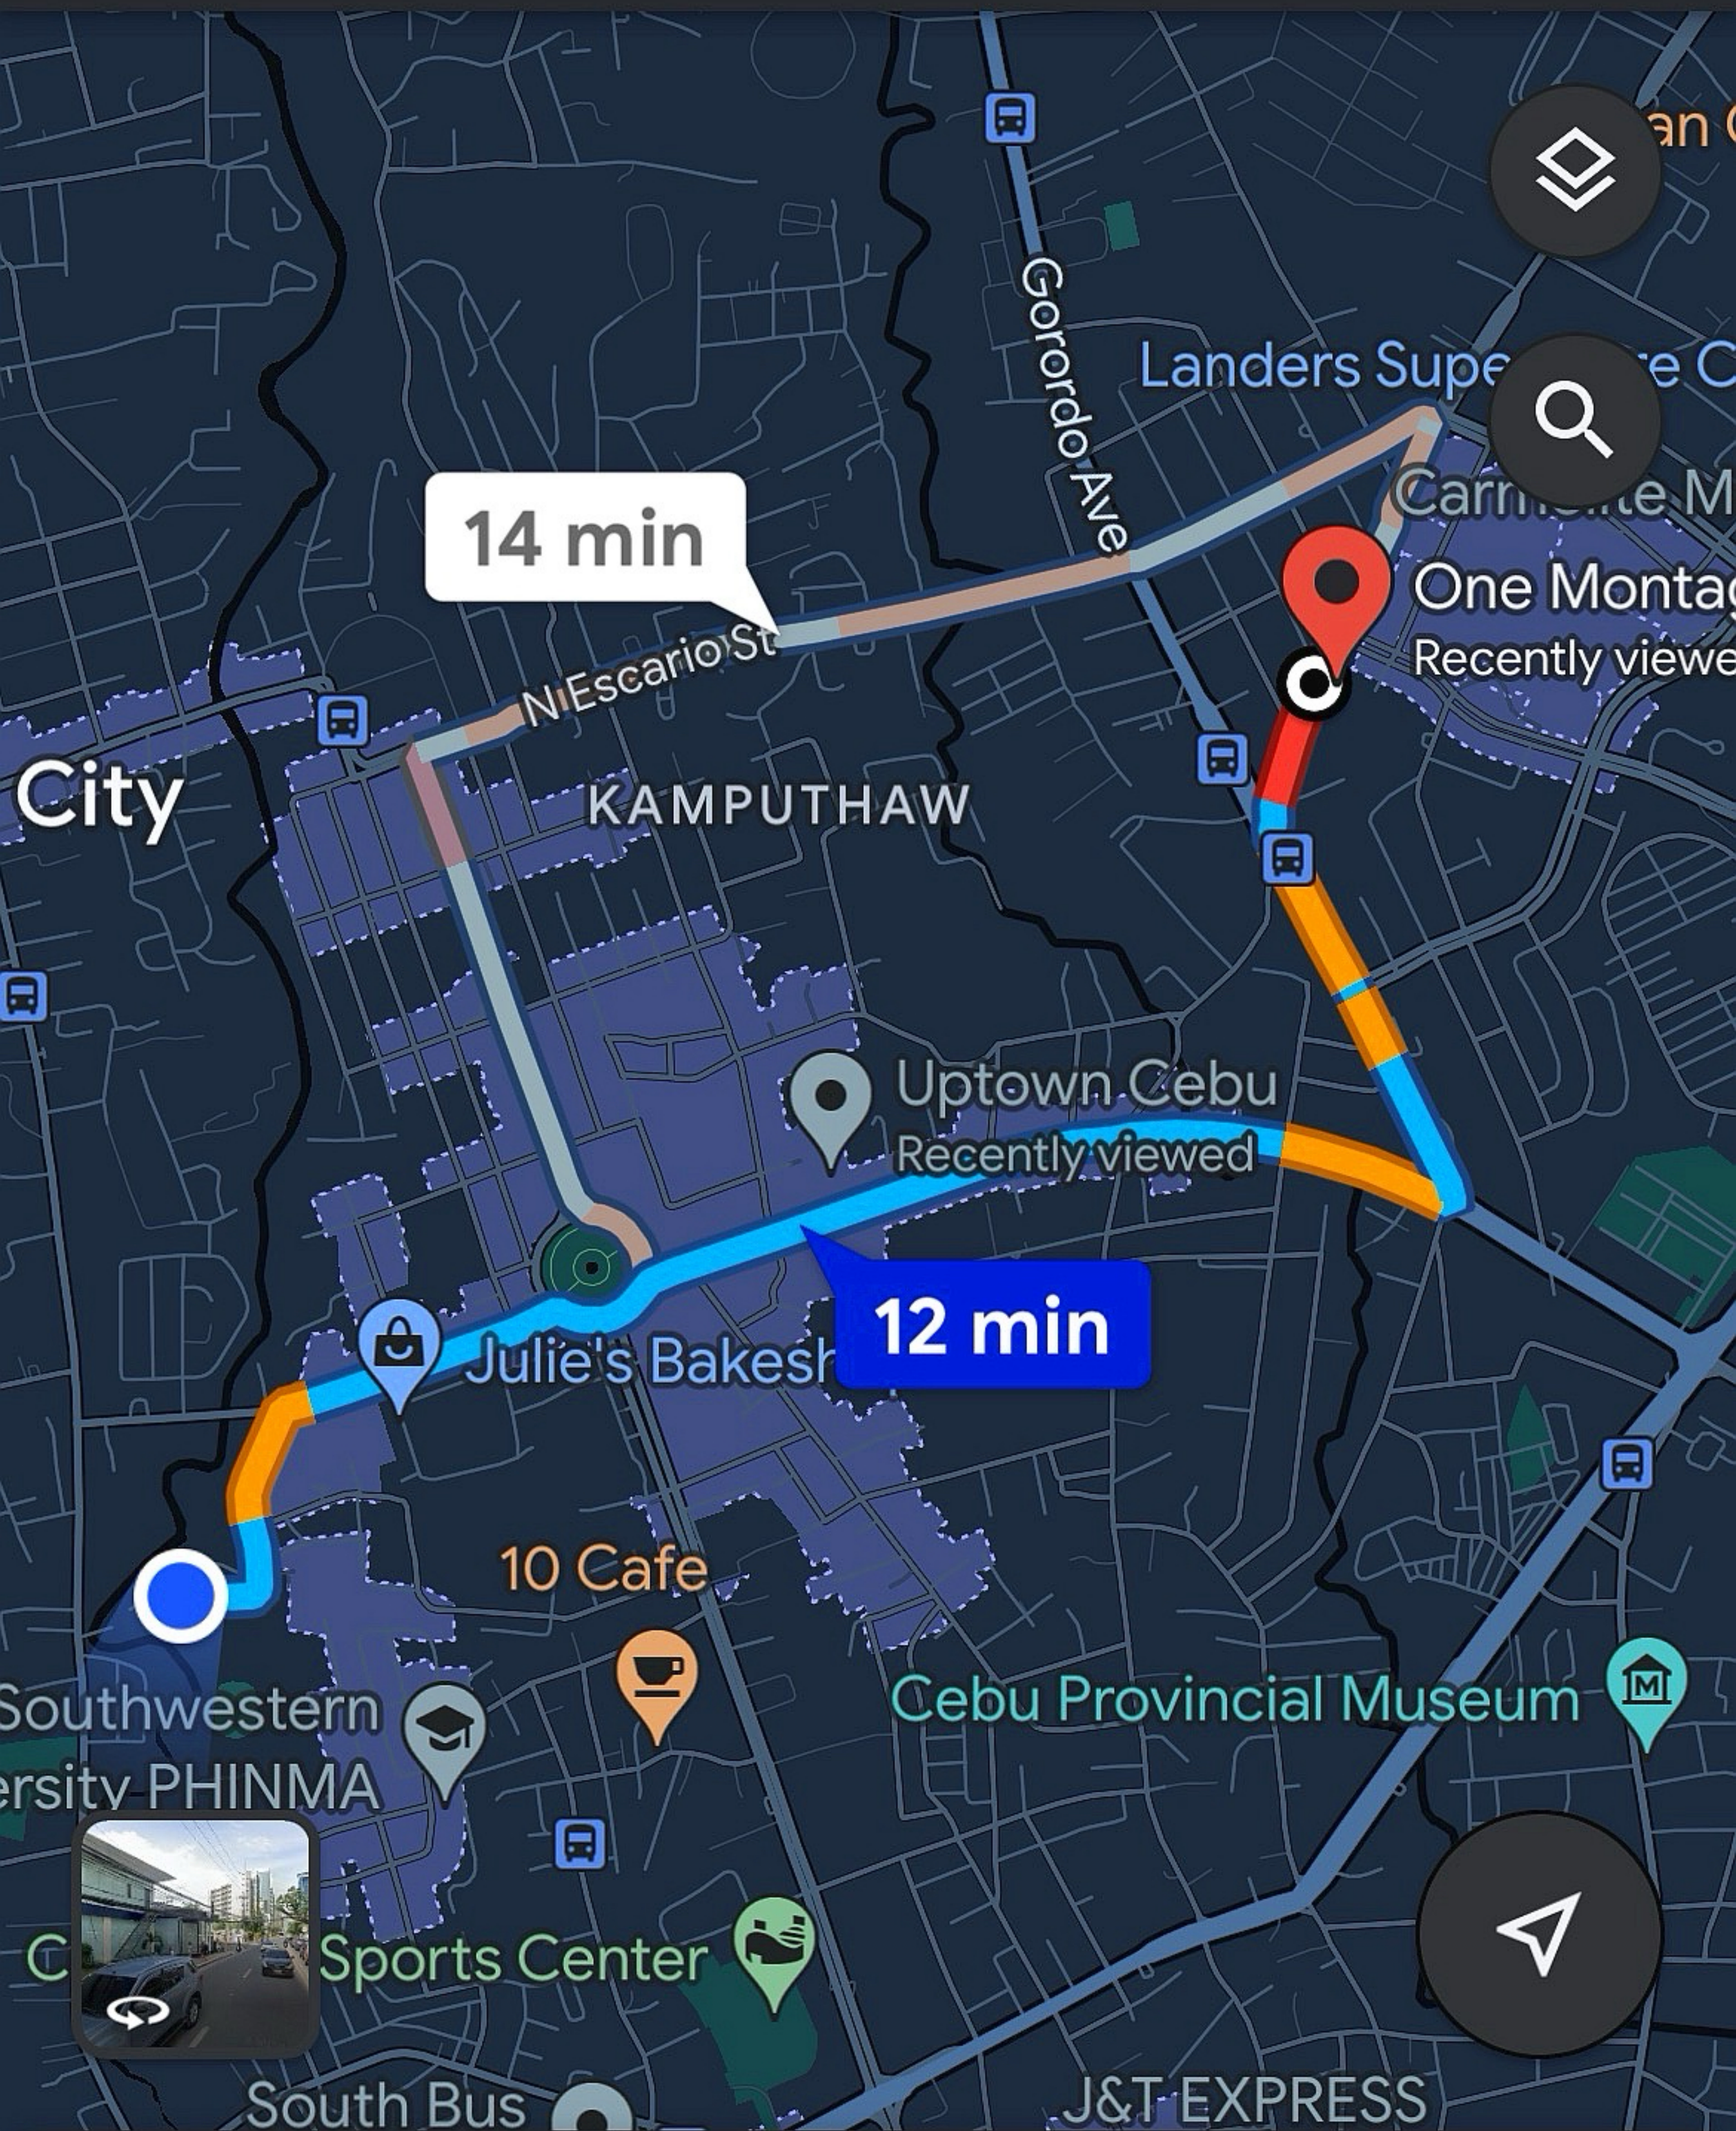

Your location

One Montage

12 min

10 min

29 min

33 min

12 min (2.9 km)

Fastest route now due to traffic conditions

Start

Steps

Pin