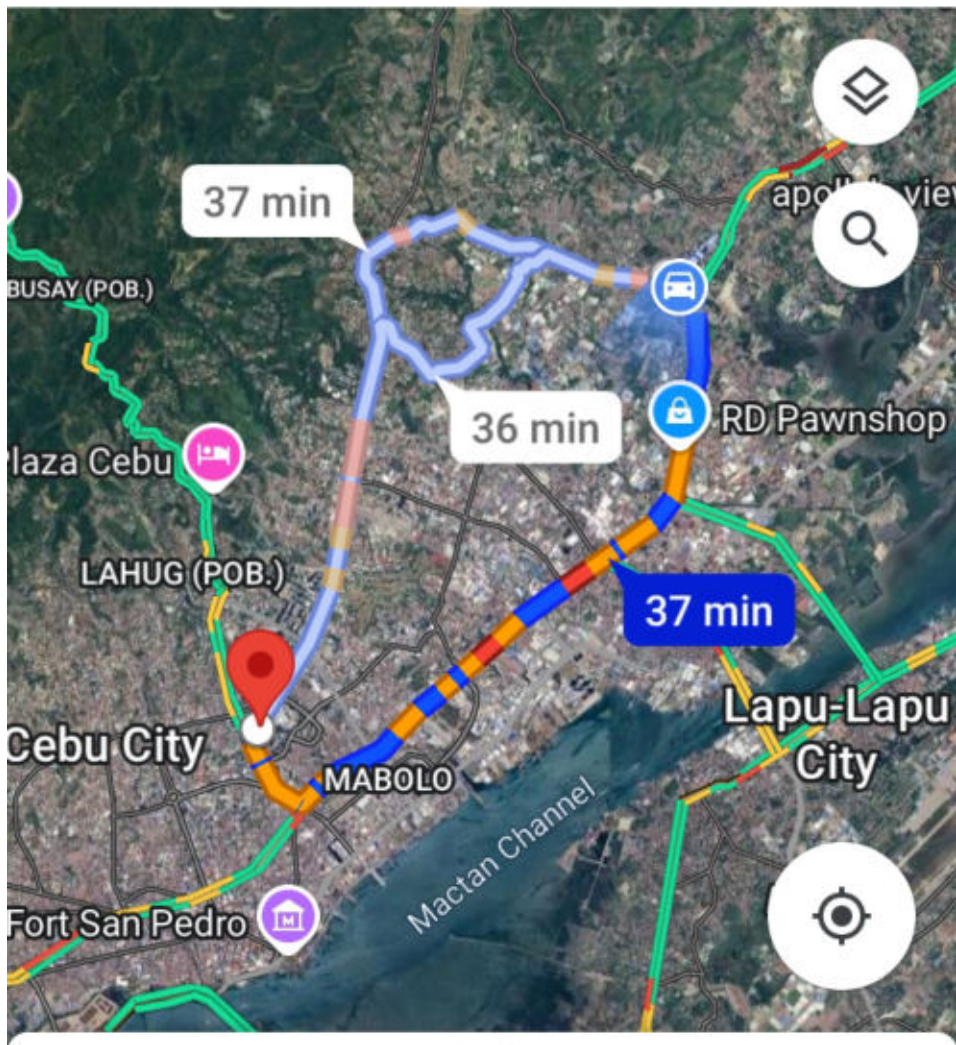

← ○ Home ⋮

⋮ ○ One Montage ↕

- 37 min
- 29 min
- 1 hr 7
- 2 hr 9

Options >

37 min (9.8 km)

Best route now due to traffic conditions

- Start
- Steps
- Pin