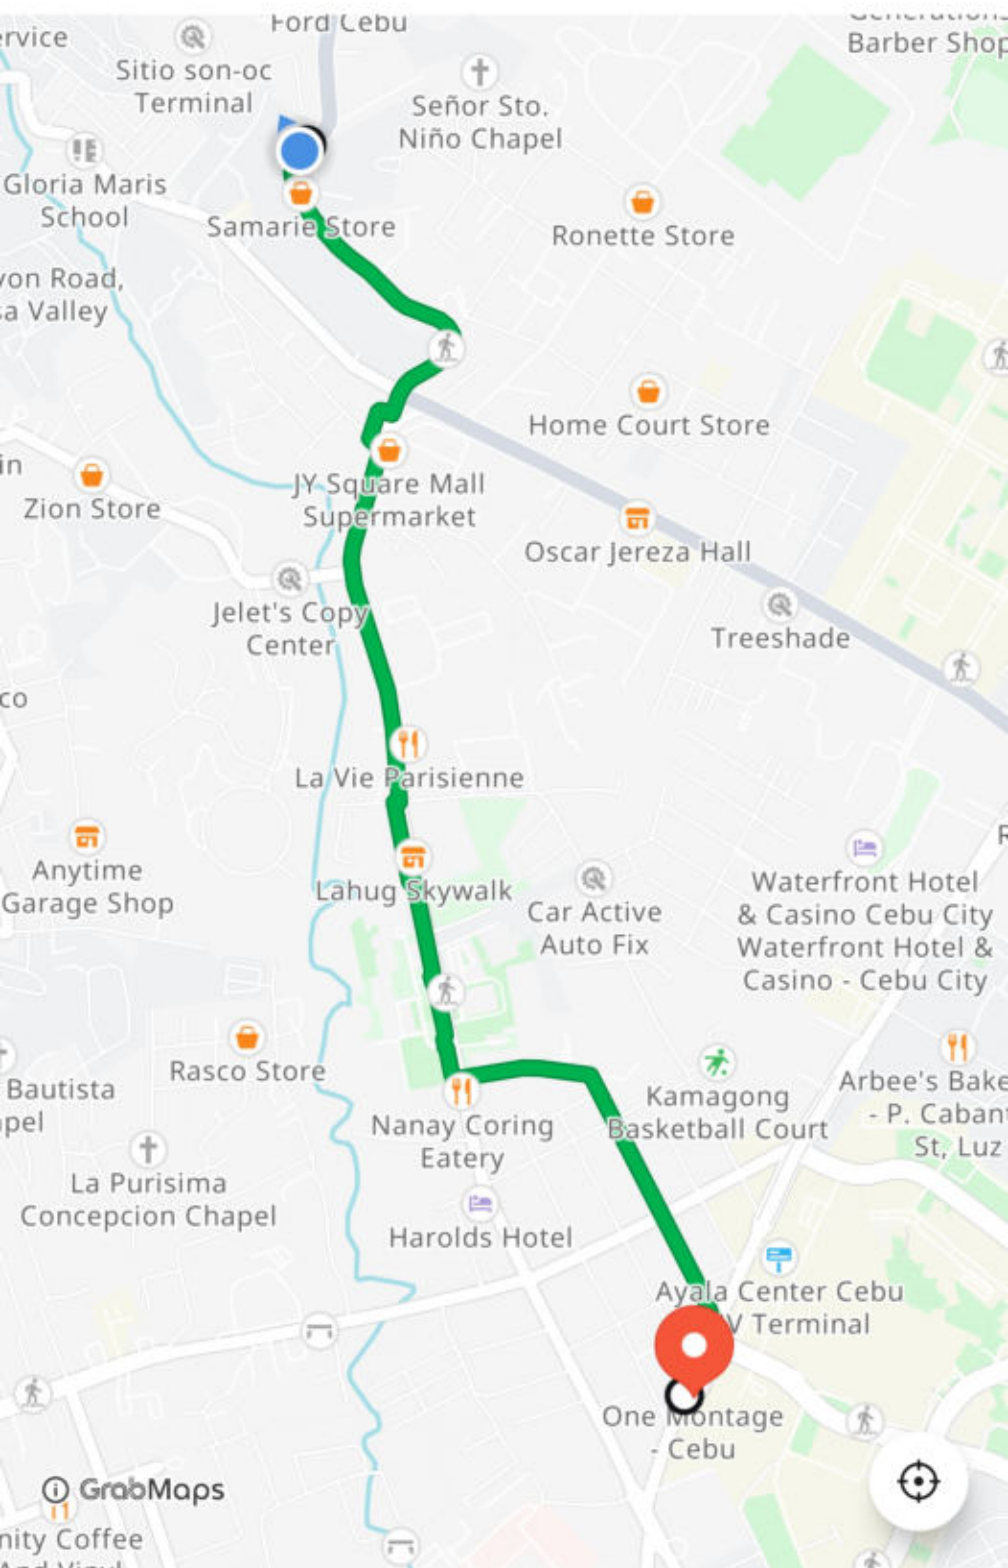

← Current Location

IPLOY - Cebu

33 min

Book a ride

33 min • 2.5 km

Archbishop Reyes Avenue, Cebu, 6000