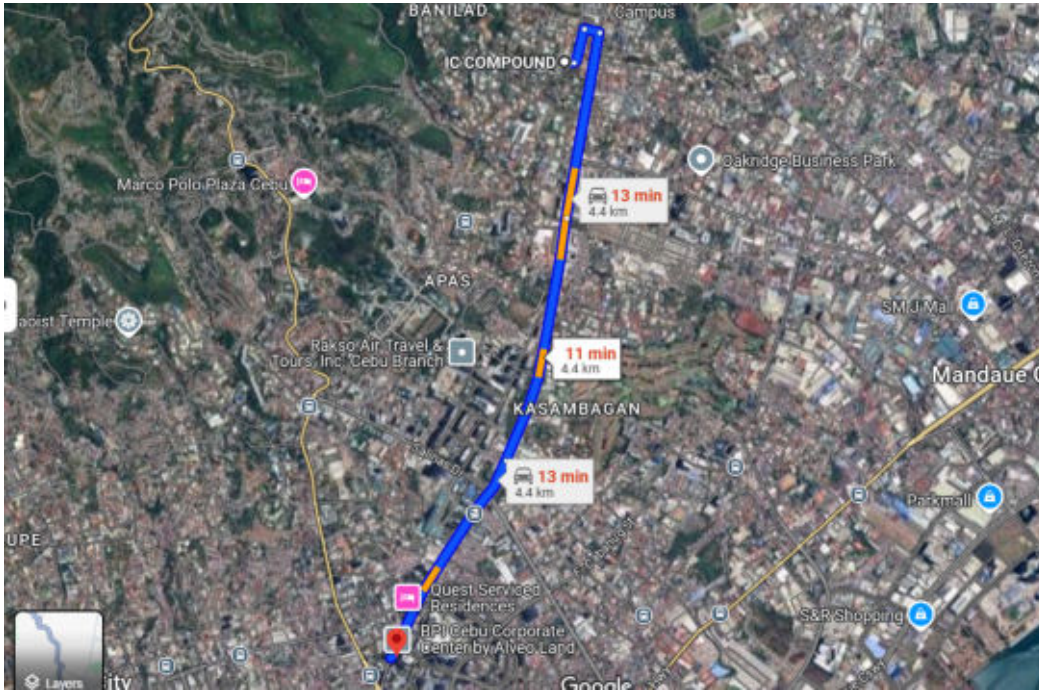

# MAP (MONTAGE - HOME)

Name: Vince Clark R. Suela

Address: Sesame Street Sitio IC Dona Rita Village, Banilad Cebu City

General

Banilad Barangay Hall - Home

Dona Rita Village - Home