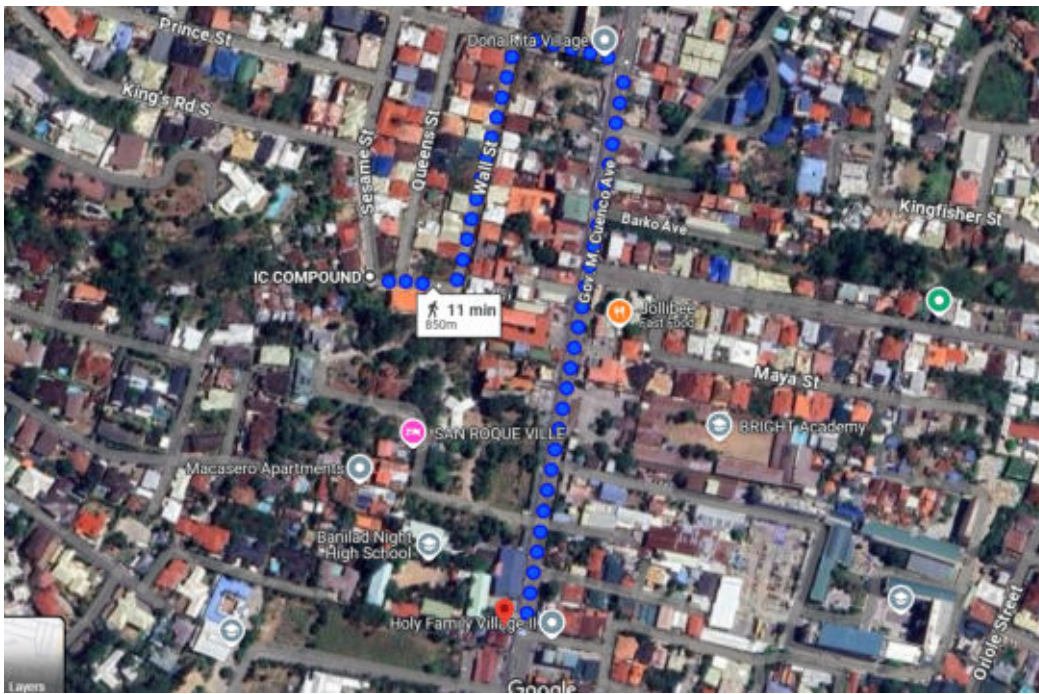

# MAP (MONTAGE - HOME)

Name: Vince Clark R. Suela

Address: Sesame Street Sitio IC Dona Rita Village, Banilad Cebu City

General

Banilad Barangay Hall - Home

Dona Rita Village - Home