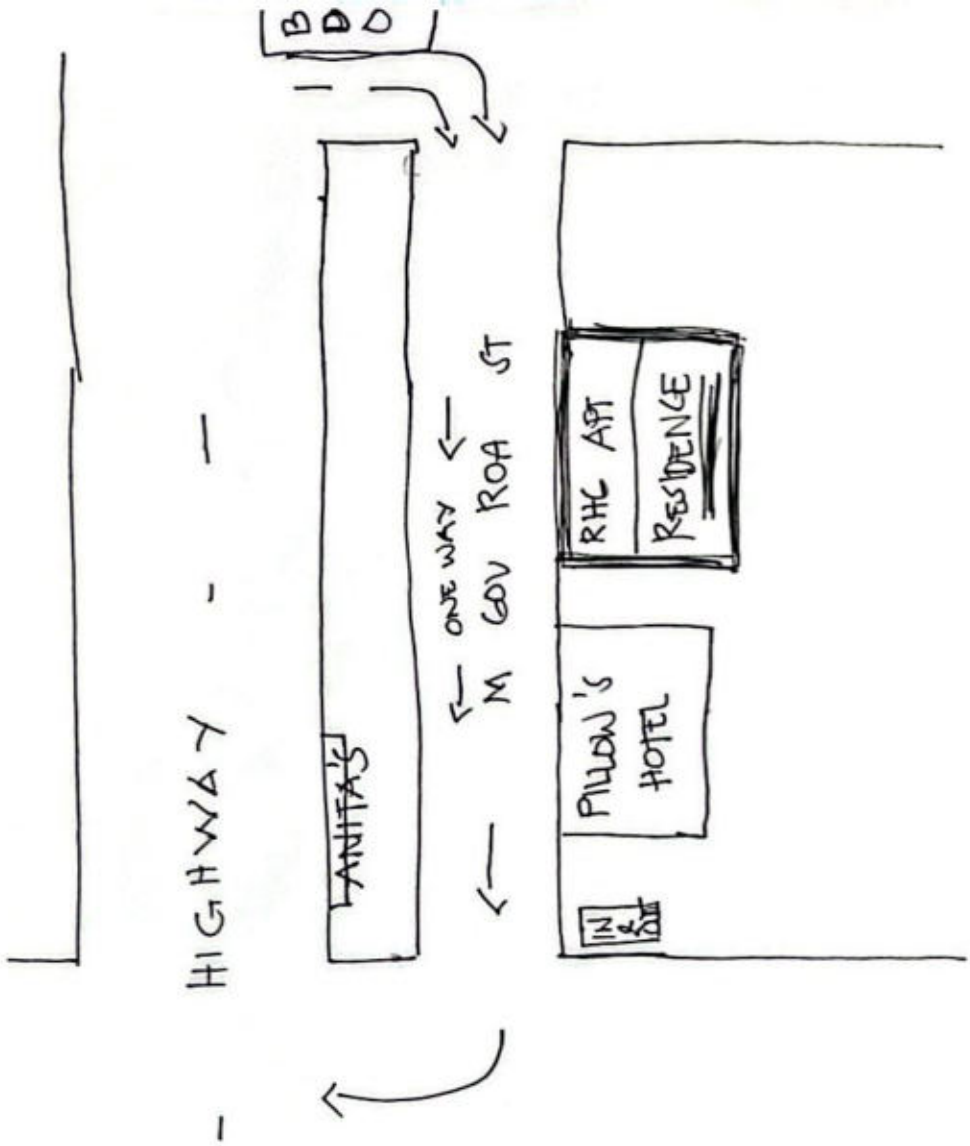

FUENTE  
CIRCLE

ADDRESS: RHG APARTMENTS, M GOV ROA ST, CAPITOL SITE  
CEBU CITY, C 600.