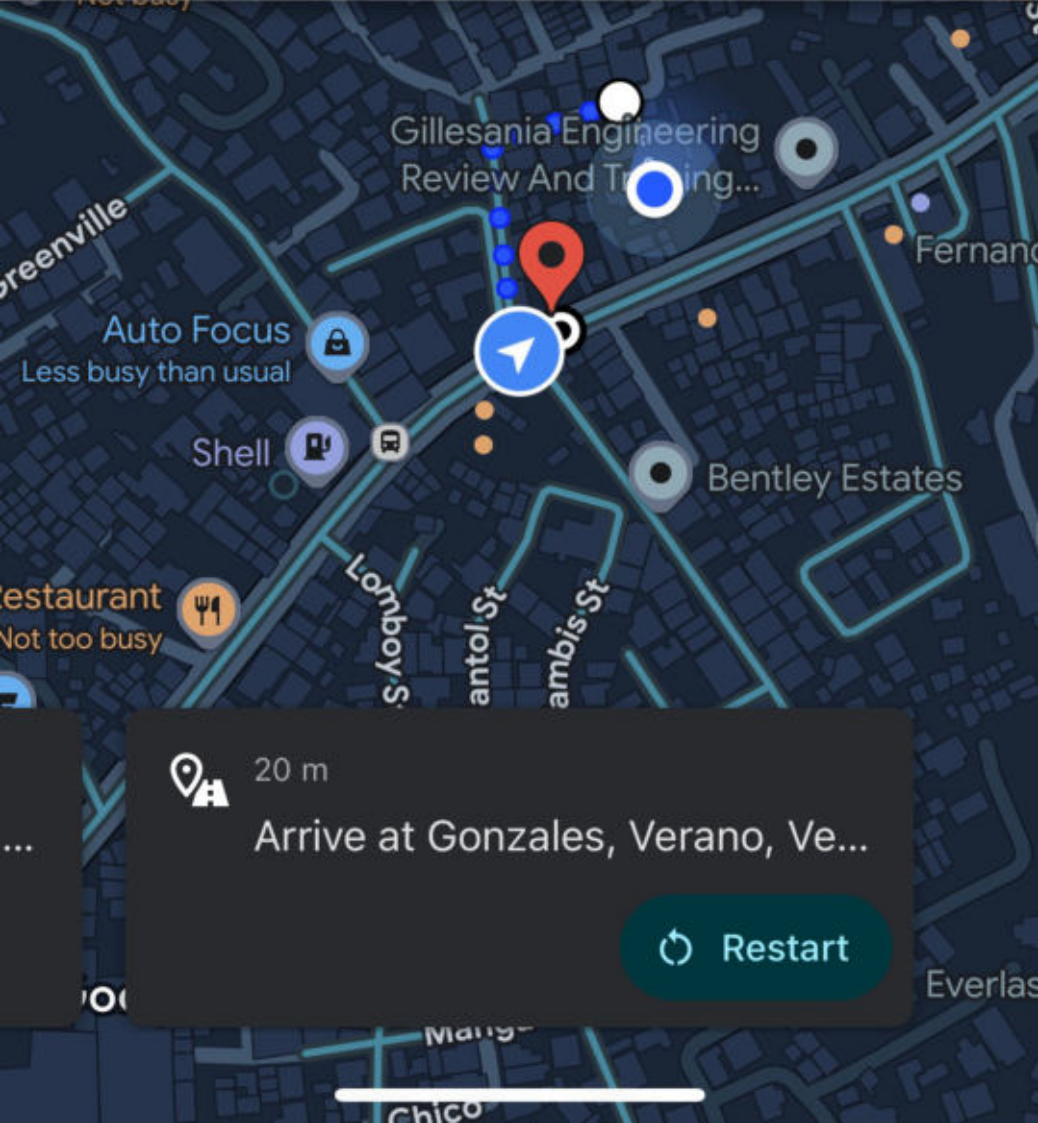

Google

© 2025 Google

Gillesania Engineering Review And Training...

Fernand

Auto Focus  
Less busy than usual

Shell

Bentley Estates

restaurant  
Not too busy

Lombay St

antol St

ambis St

20 m

Arrive at Gonzales, Verano, Ve...

Restart

Everlas

Chico