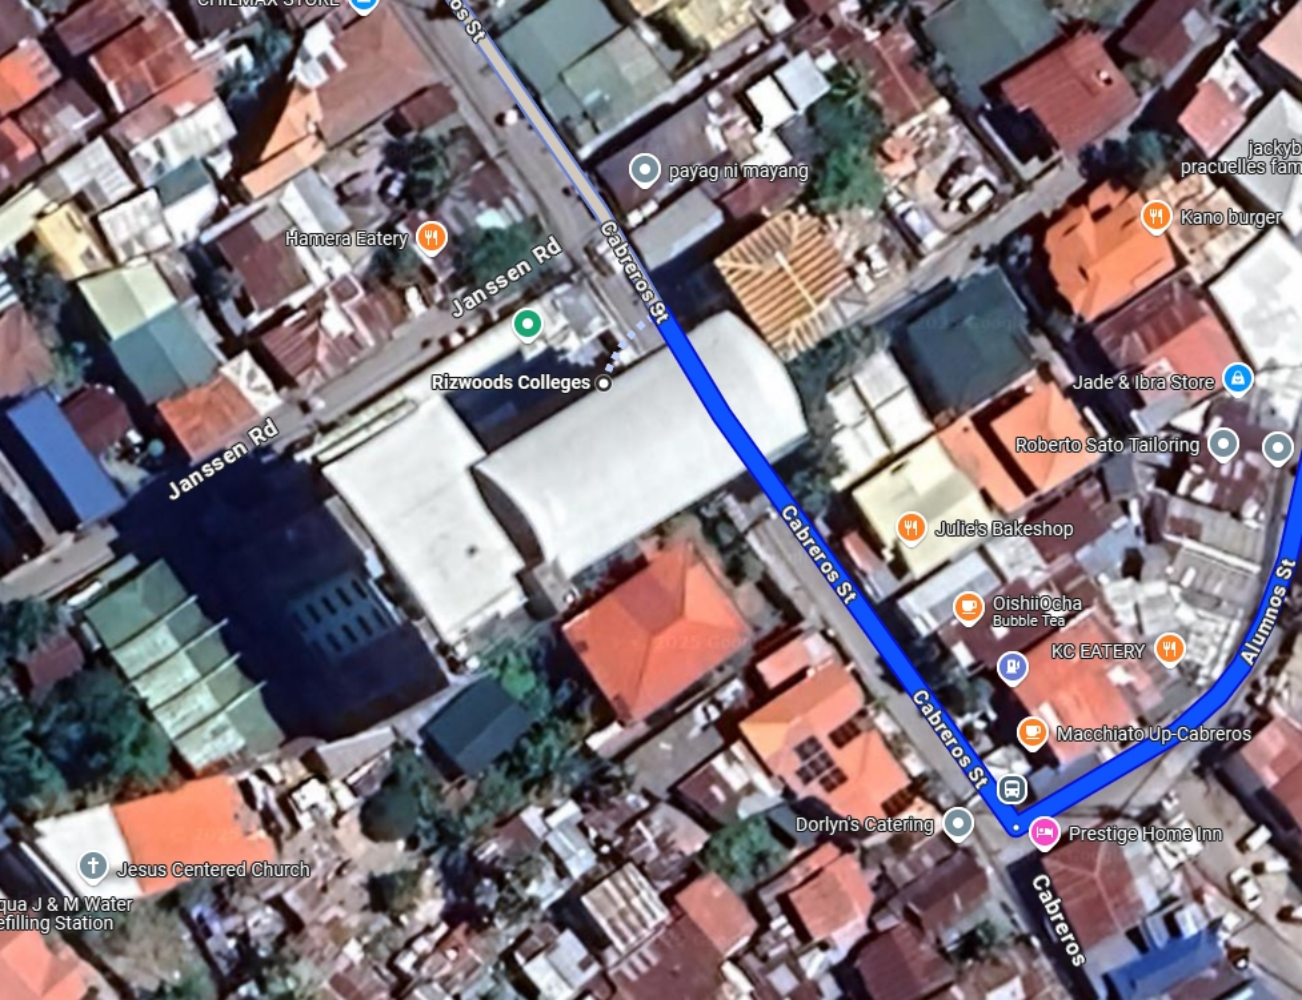

Cebu City

CAPITOL SITE (POB.)

HIPPODROMO

MABOLO

SAMBAG II (POB.)

TISA

Eli's Villa
Top rated

Southwestern University (SWU) PHINMA

17 min
7 km

15 min
6.7 km

16 min
6.4 km

Google

CINEMAX STORE

Hamera Eatery

Janssen Rd

Rizwoods Colleges

LABANGON

SANTO NIÑO

PUNTA PRINCESA

BASAK SAN NICOLAS

KINASANG-AN PARDO (POB.)

16 min
7 km

17 min
6.7 km

17 min
7.9 km