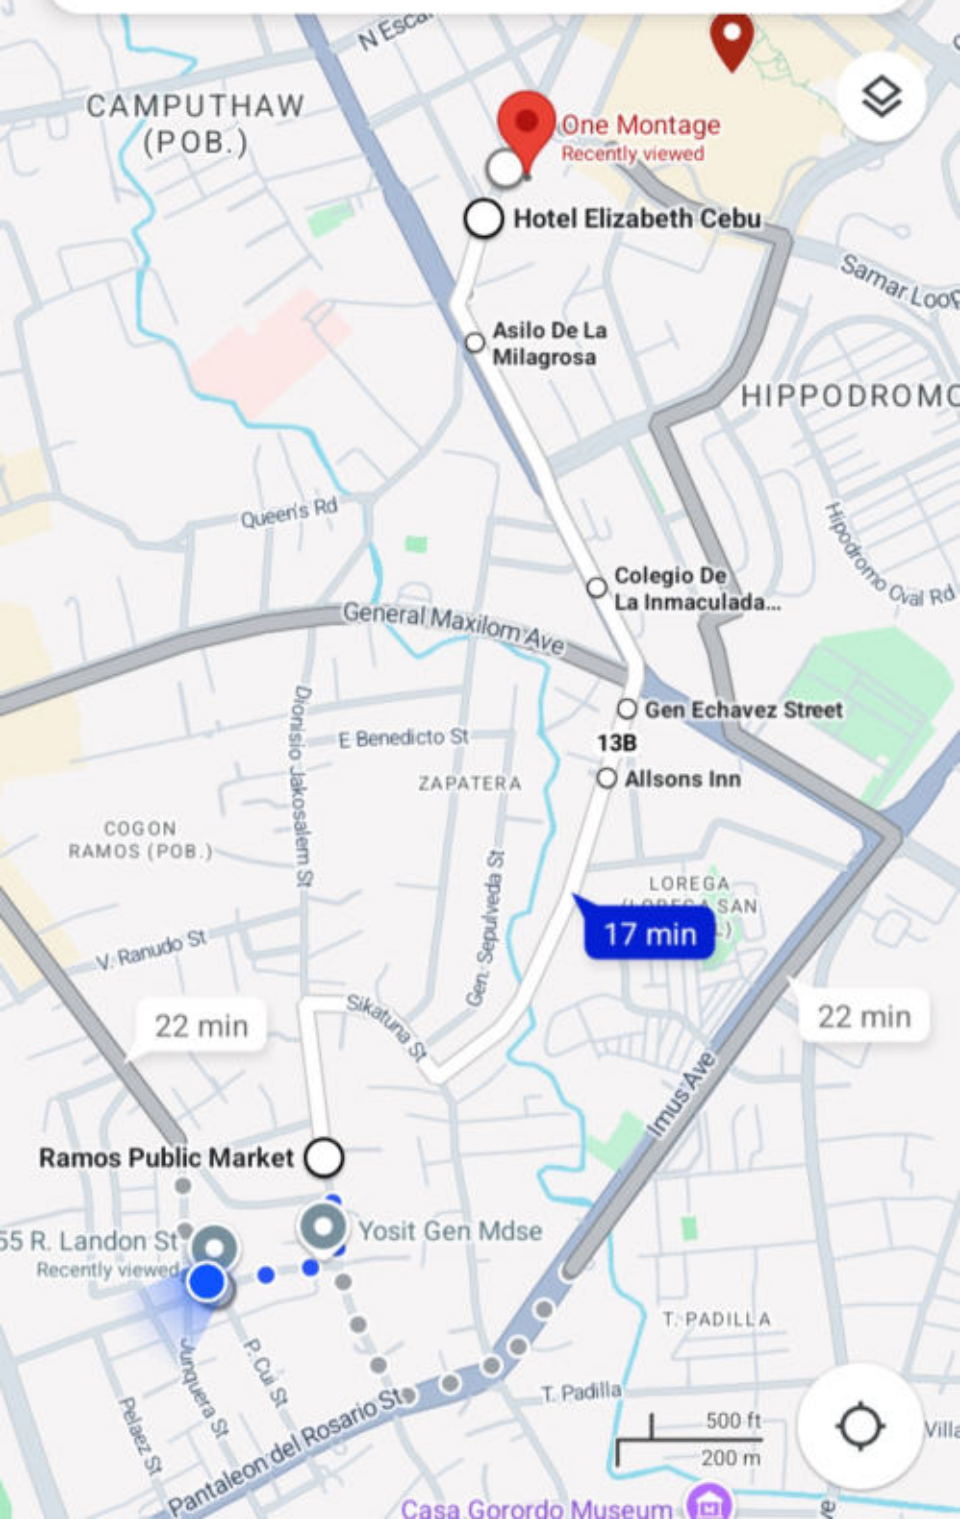

○ 55 R. Landon St

📍 One Montage, 2nd Floor, Unit 01-03 Archbisho...

17 min

22 min

22 min