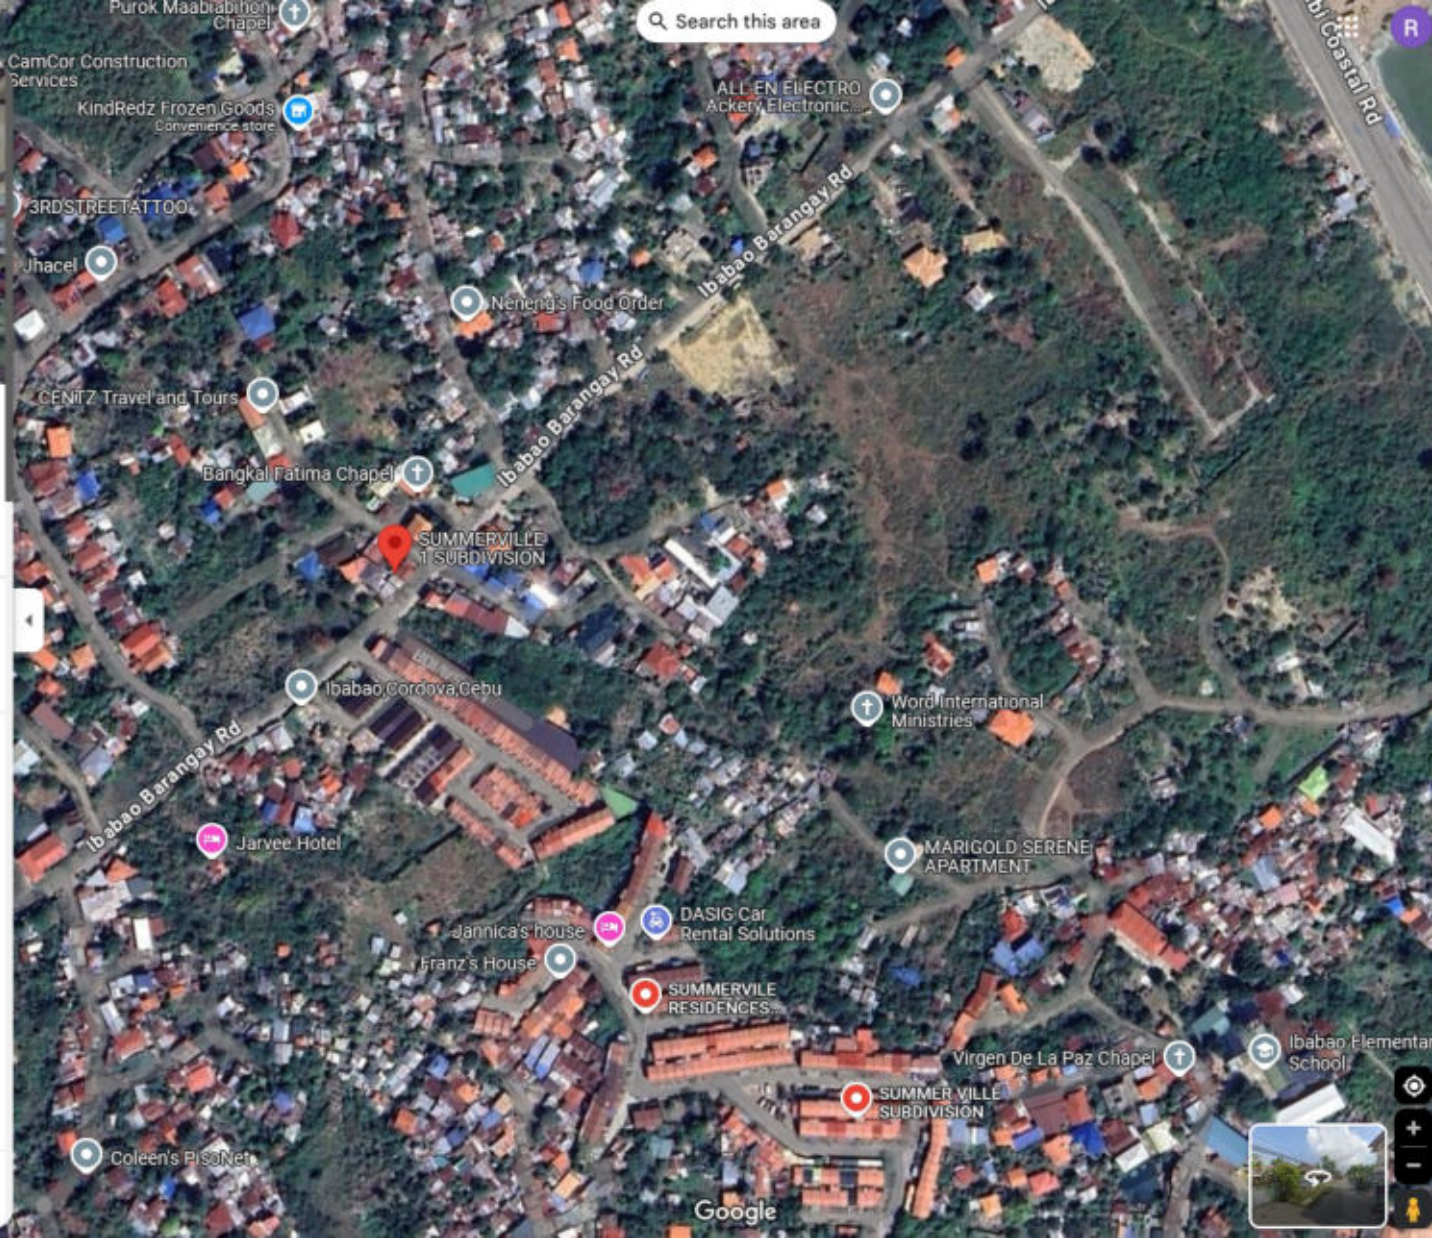

SUMMERVILLE 1 SUBDIVISION

4.0 ★★★★★ (1)

Housing development

Overview

Reviews

Directions

Save

Nearby

Send to phone

Share

7XF2+FRG, Ibabao Barangay Rd, Cordova, Cebu

Open 24 hours

(032) 496 2451

Claim this business

Your Maps activity

Add a label

Suggest an edit

Add missing information

Google