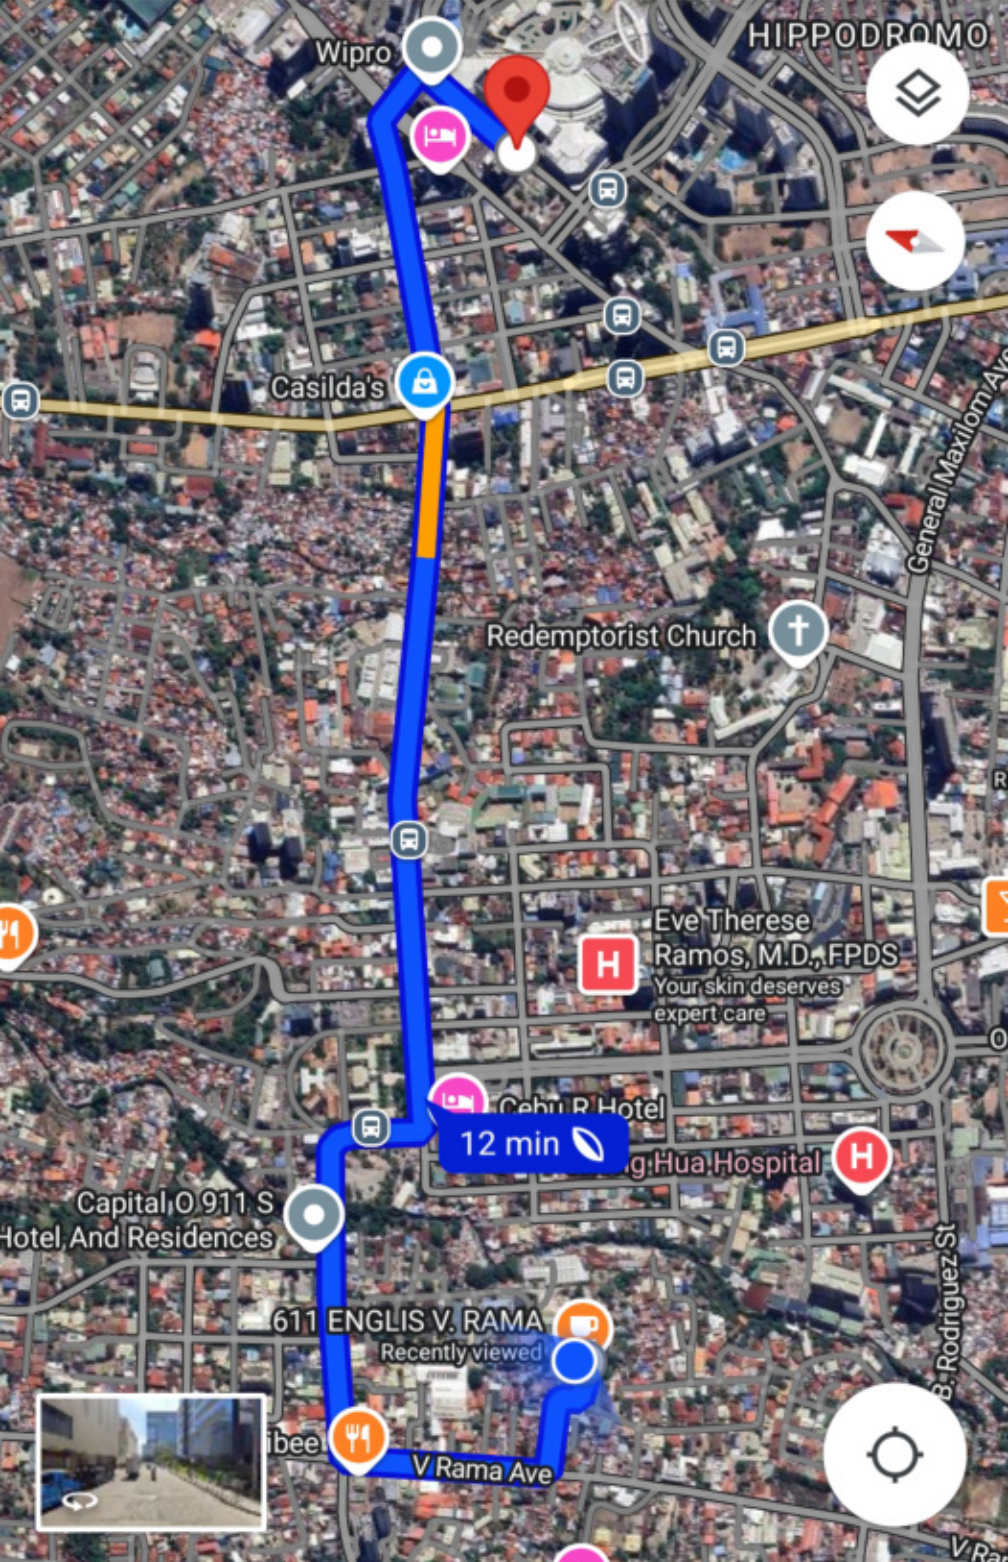

● Your location
 ⋮

---

📍 Bohol Ave, Cebu City, 6000 Cebu
 ↕

Two-wheeler

⌵
✕

▶ Start
➕ Add stops
🔗 Share
📌 Save