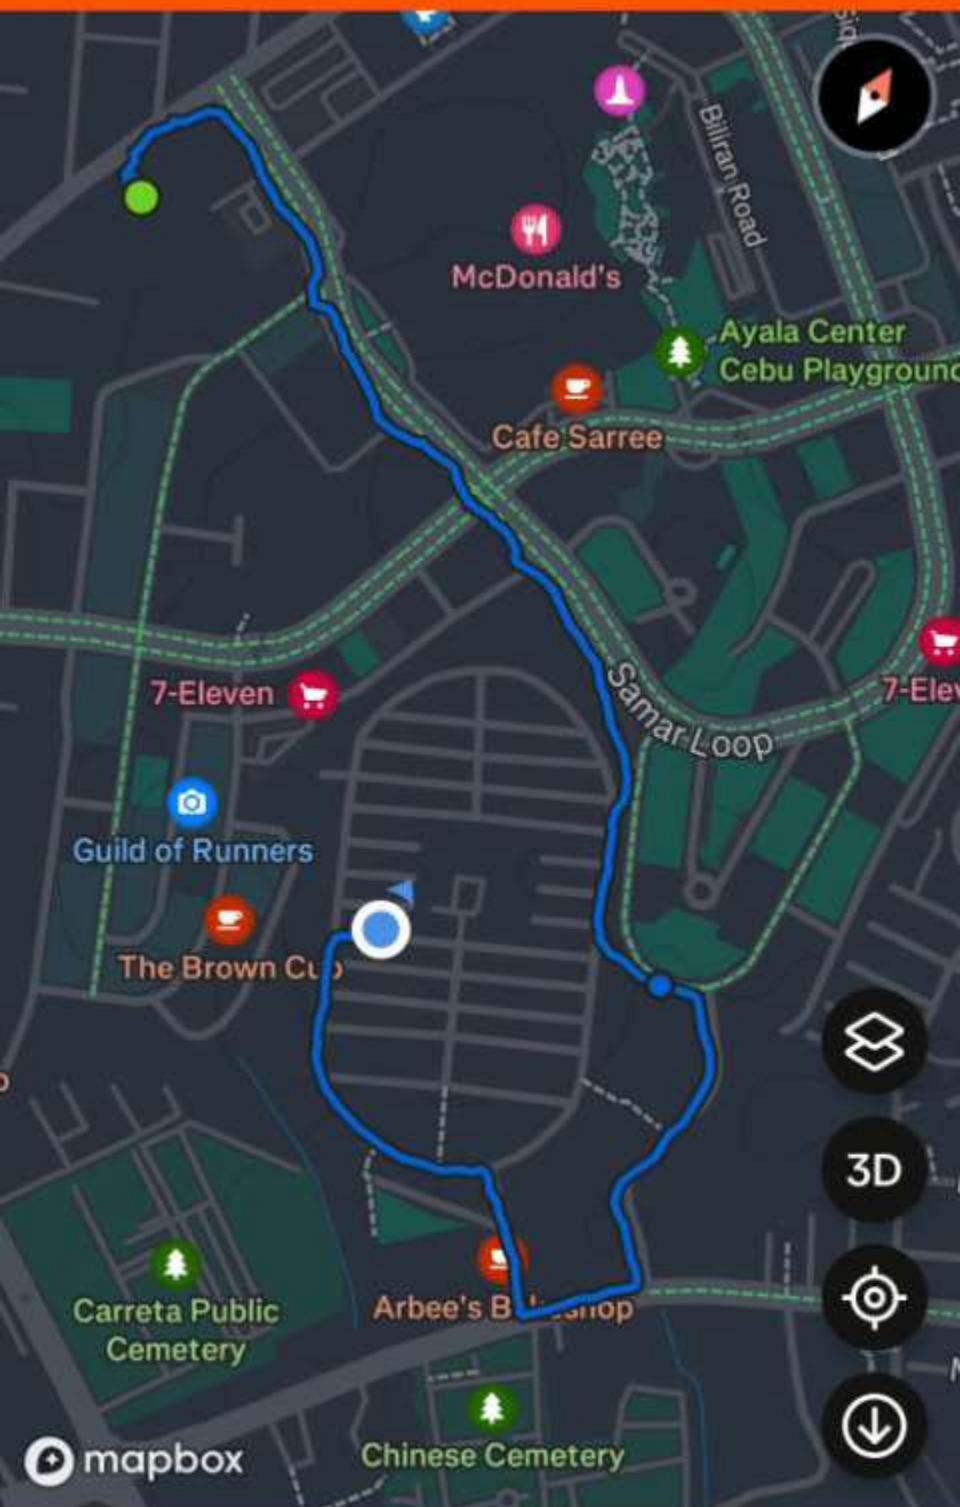

Your Location

Near 9W39+358, Mandaue City, Cebu

 Scanned with CamScanner

Hide

Walk

STOPPED

RESUME

FINISH