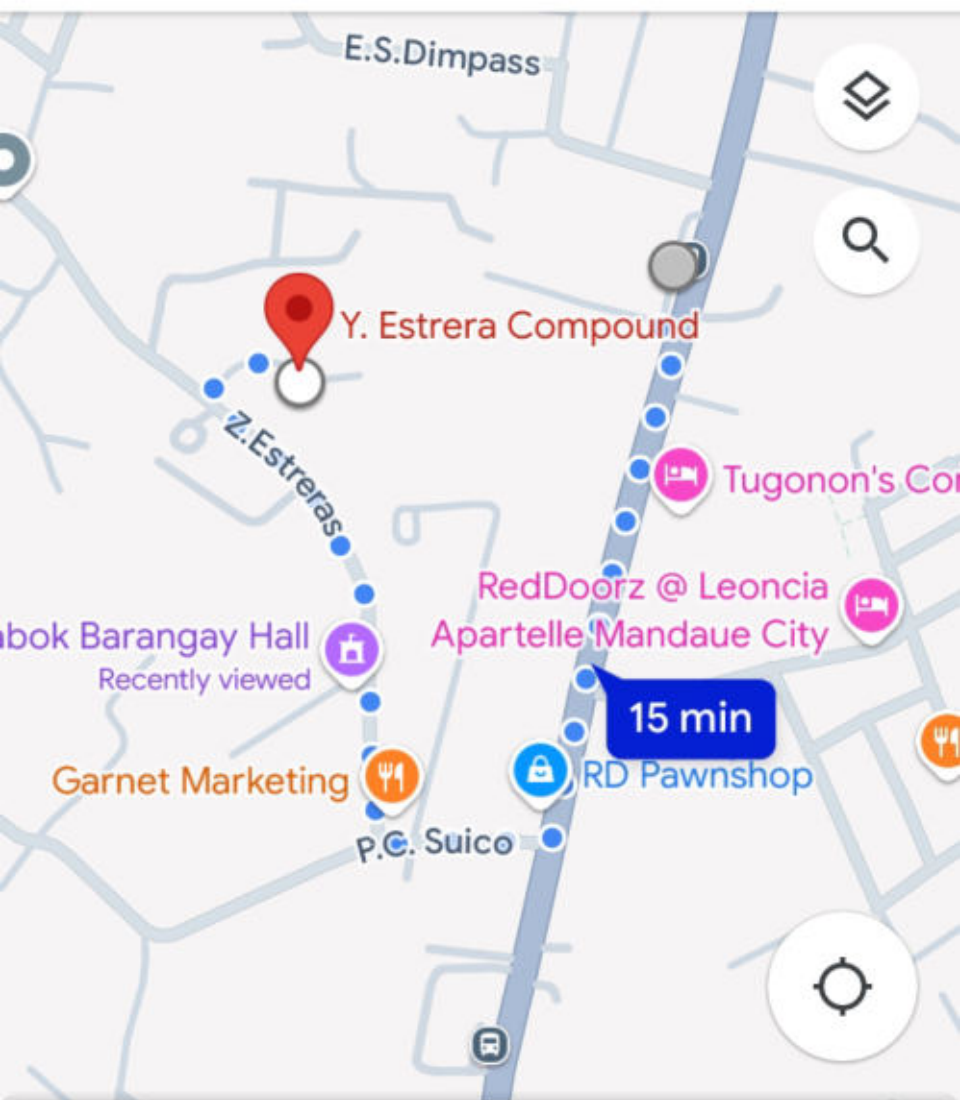

Insular Square

Y. Estrera Compound

4 min

4 min

—

15 min

15 min (1.1 km)

via Cebu N Rd/Central Nautical Hwy and Z....