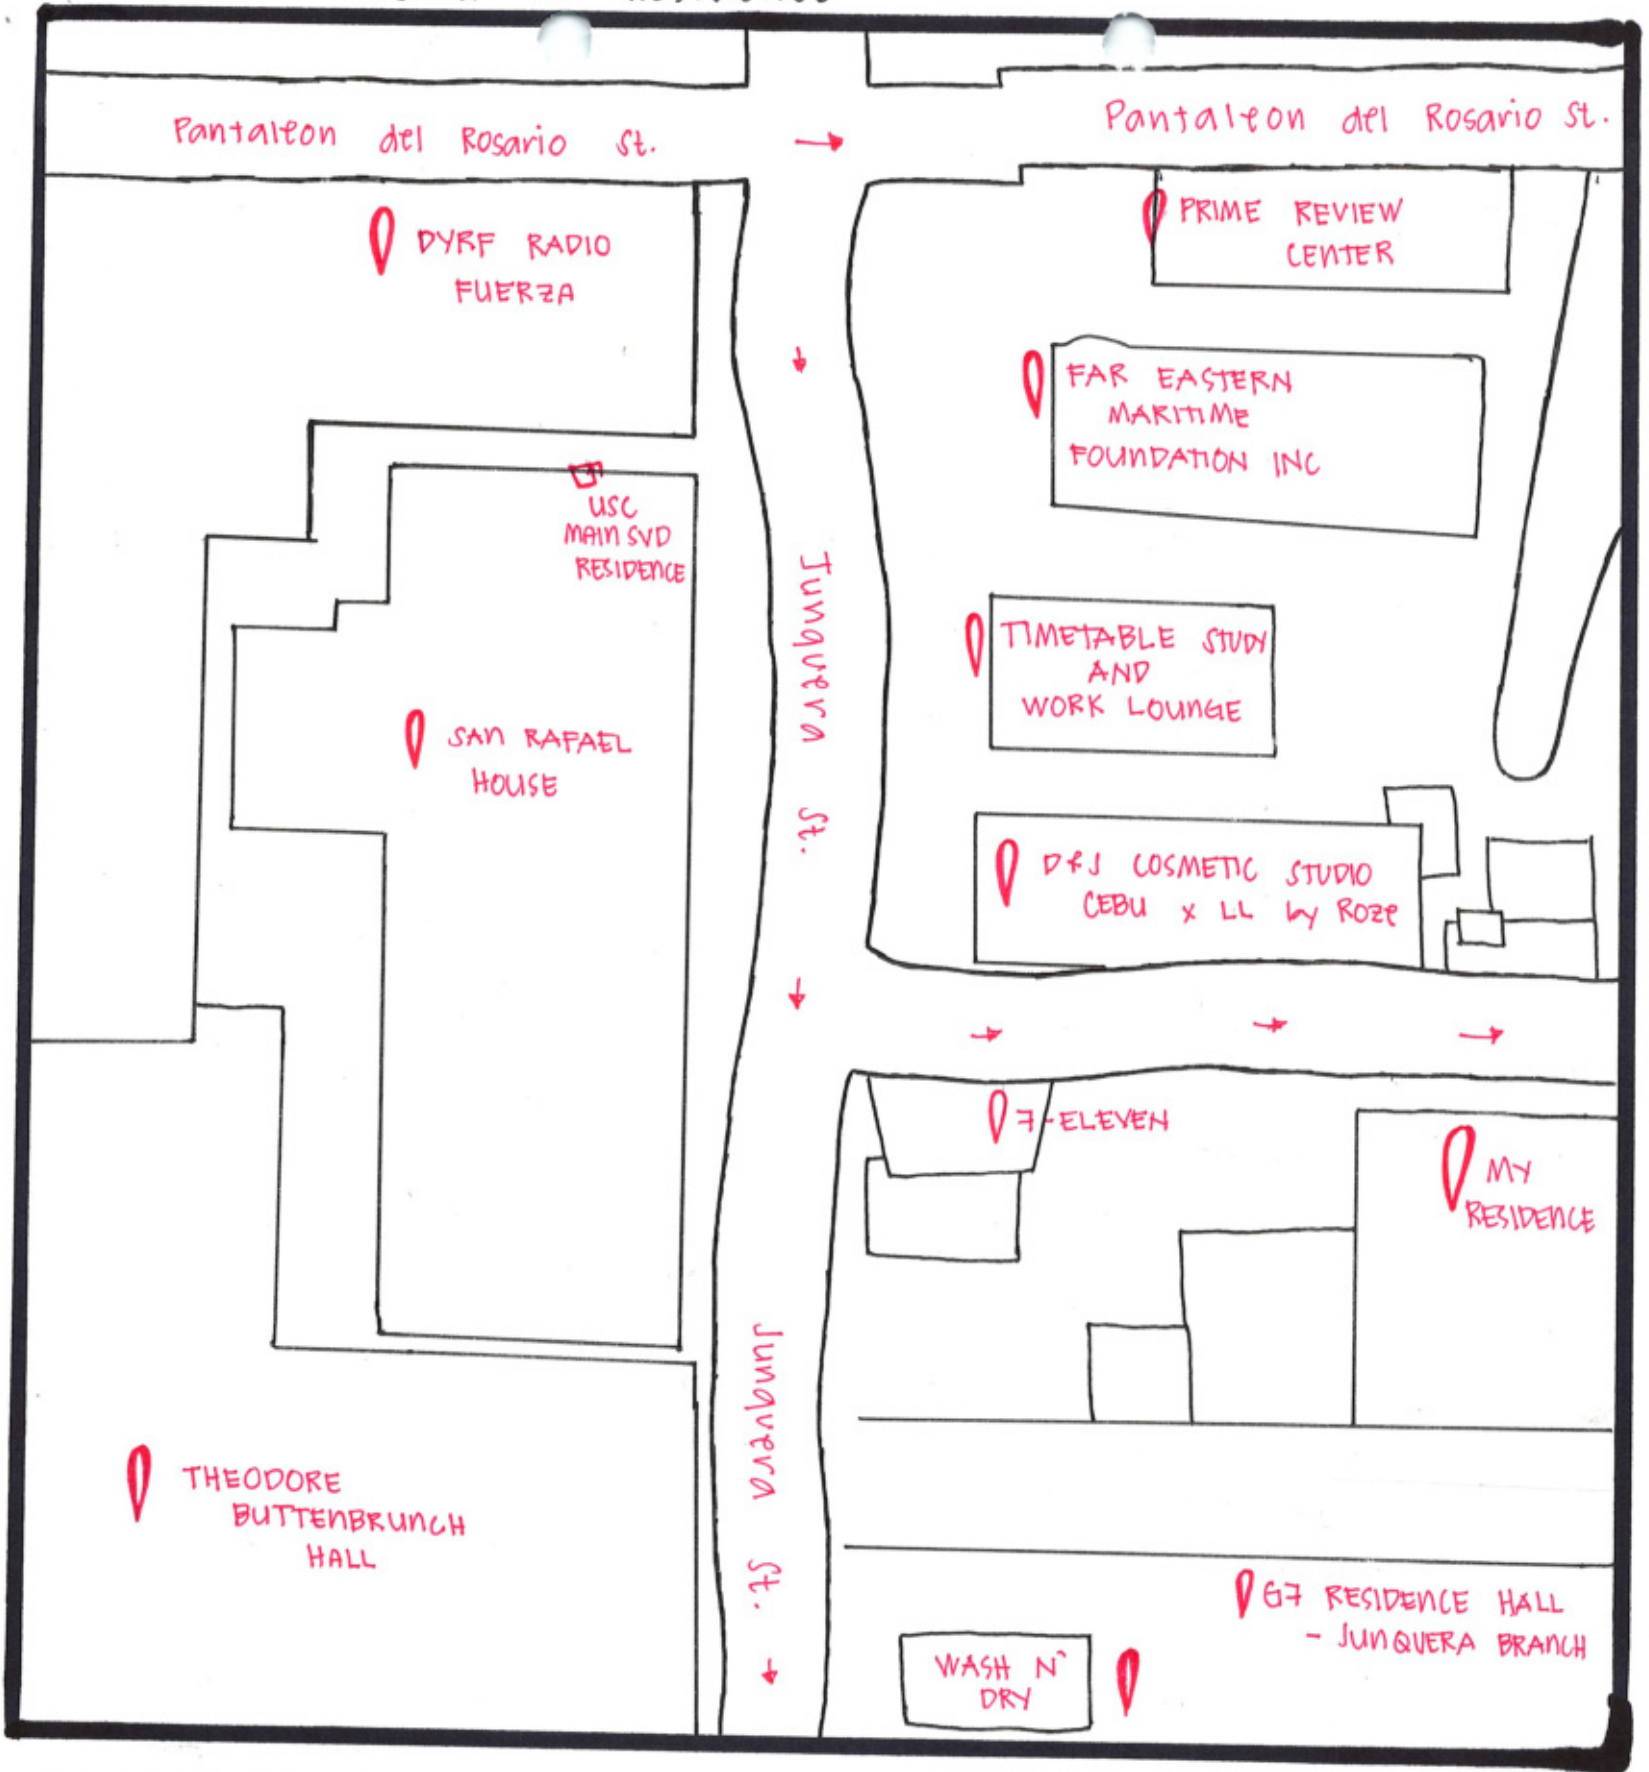

SKETCH OF RESIDENCE

STARTING POINT

- FROM AYALA CEBU 16 min ride
- FROM RESIDENCE G7 HALL 3 min walk
- FROM DYRF RADIO FUERZA 4 min walk
- FROM WASH N' DRY 3 min walk