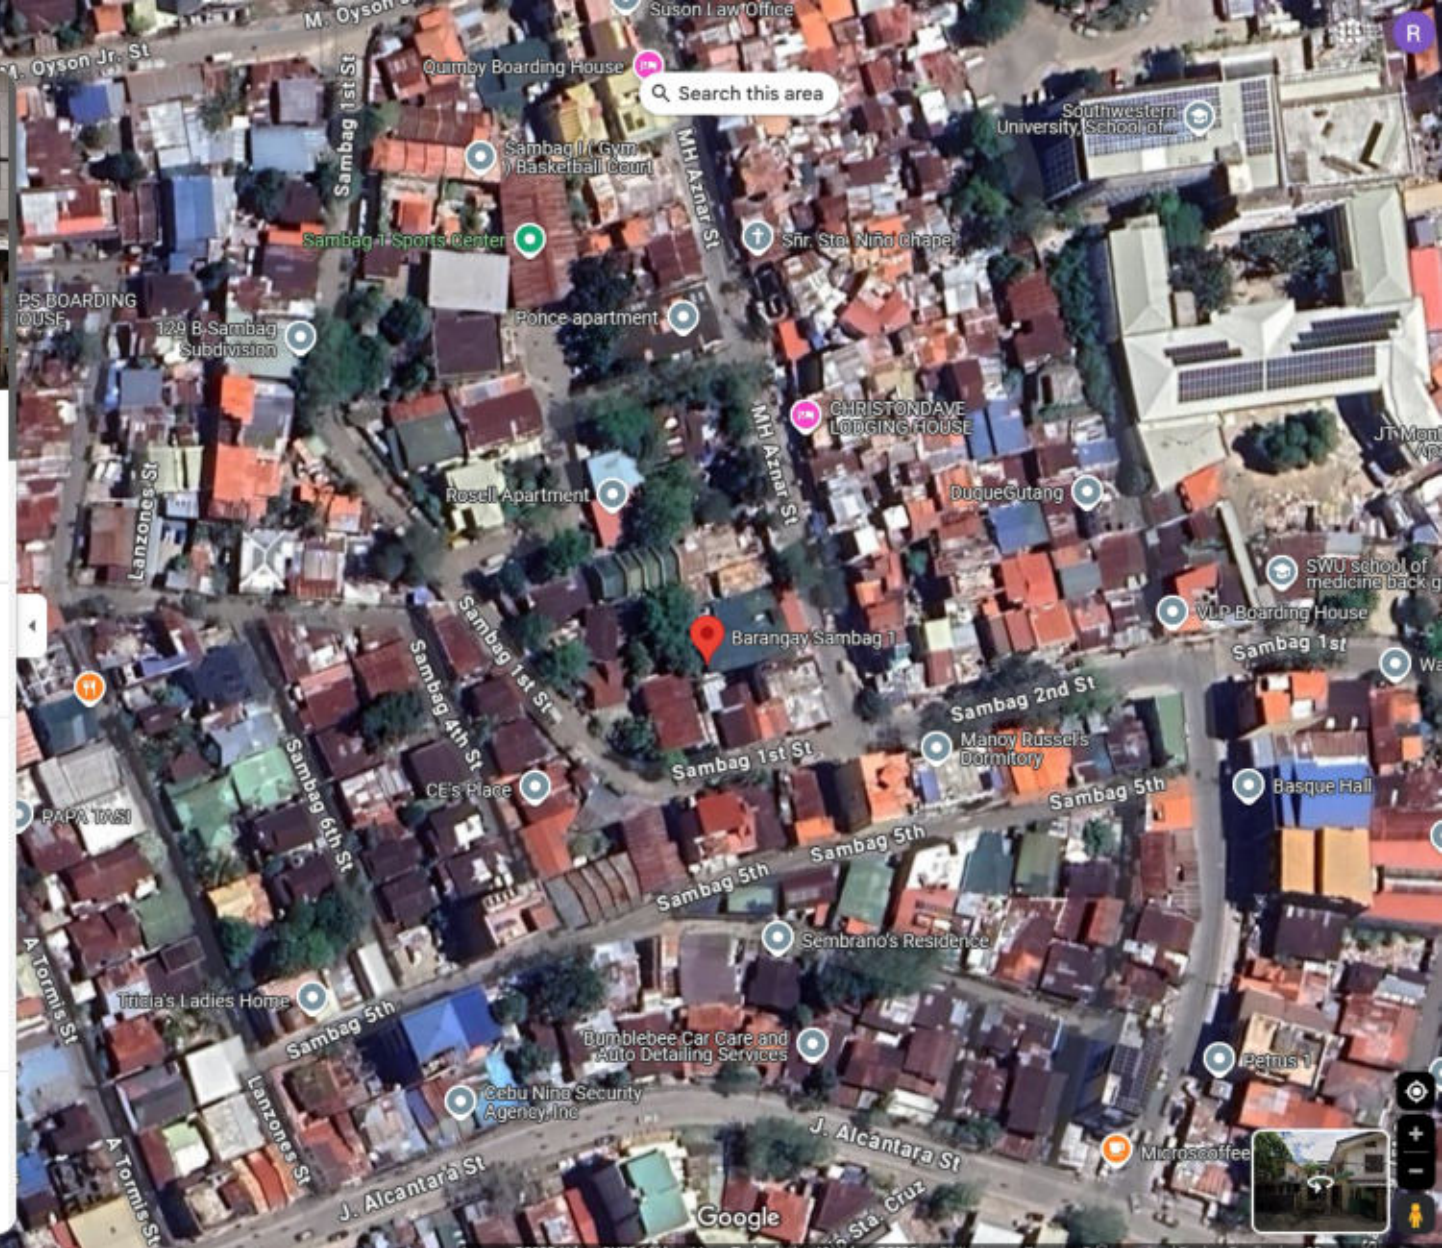

Add missing information

- Add place's phone number
- Add hours