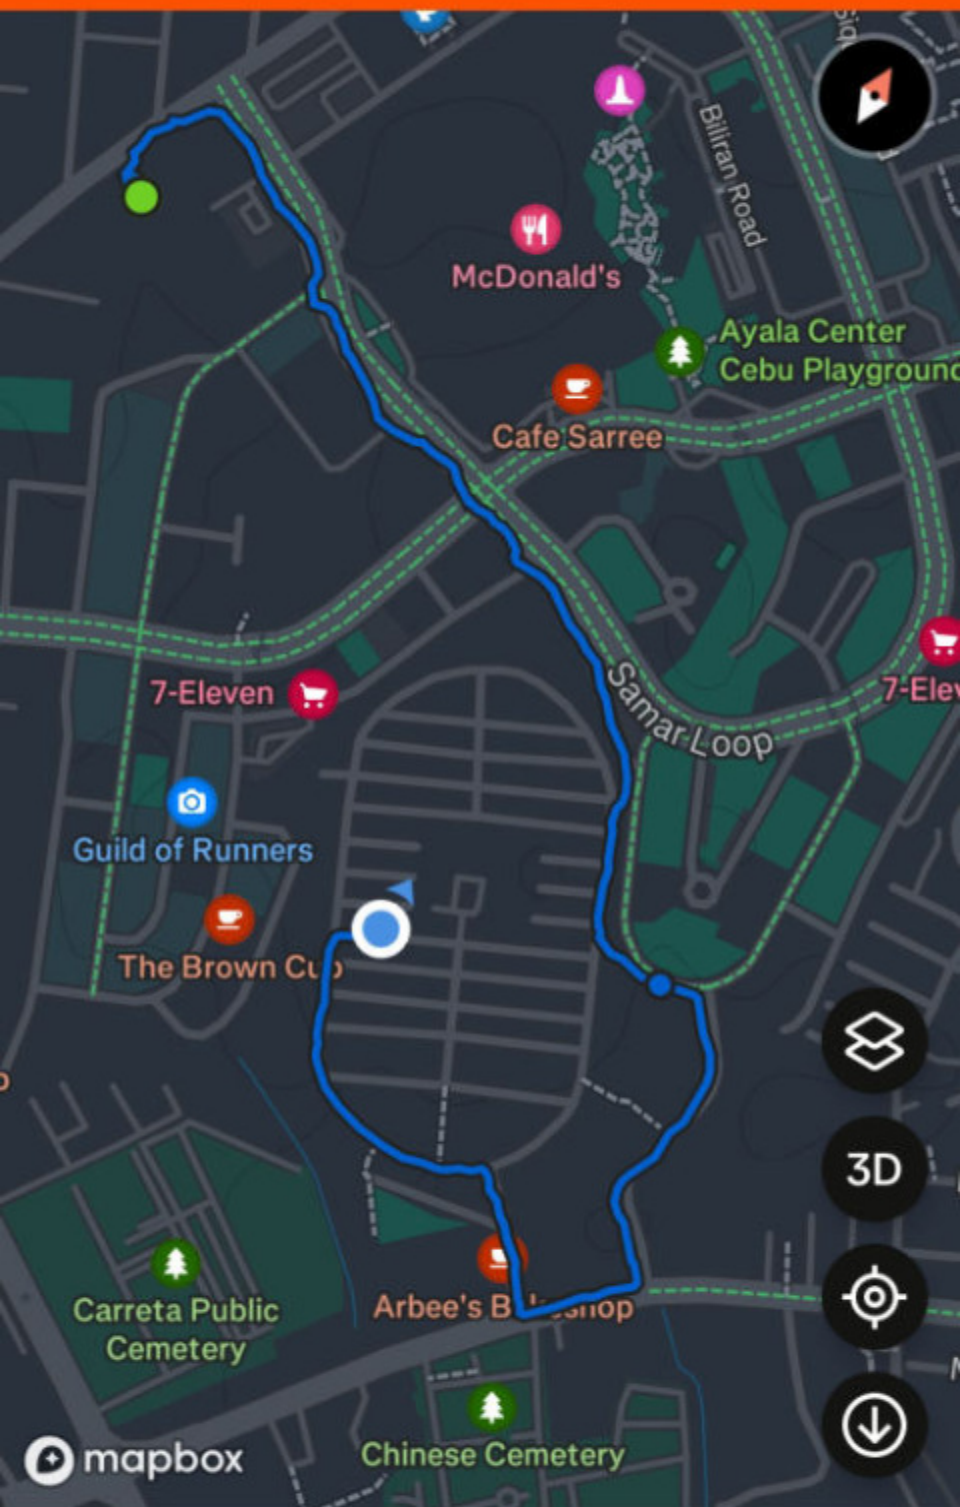

Your Location

Near 9W39+358, Mandaue City, Cebu

Scanned with CamScanner

Hide

Walk

STOPPED

mapbox

RESUME