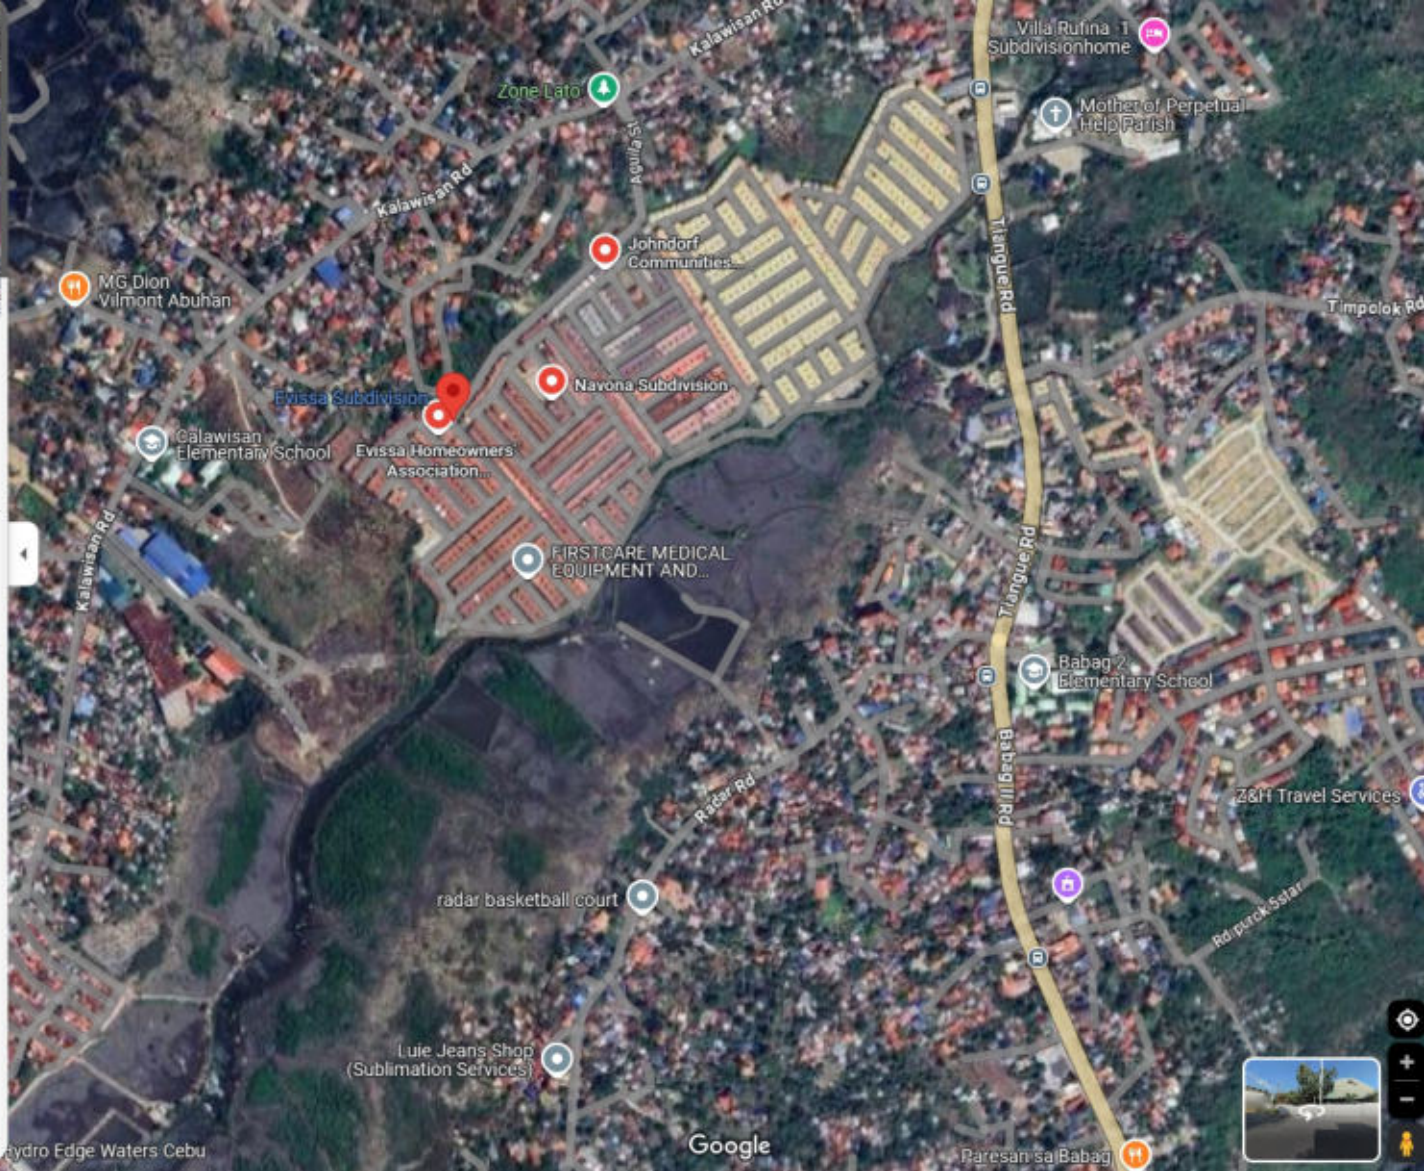

Evissa Subdivision

4.7 ★★★★★ (44)

Housing development · 🚗

Overview

Reviews

About

Directions

Save

Nearby

Send to phone

Share

Kalawisan Rd, Lapu-Lapu City, Cebu

Closed · Opens 8:15 AM

0905 164 6326

7WJQ+QM Lapu-Lapu City, Cebu

Claim this business

Your Maps activity

Add a label

Suggest an edit

Google