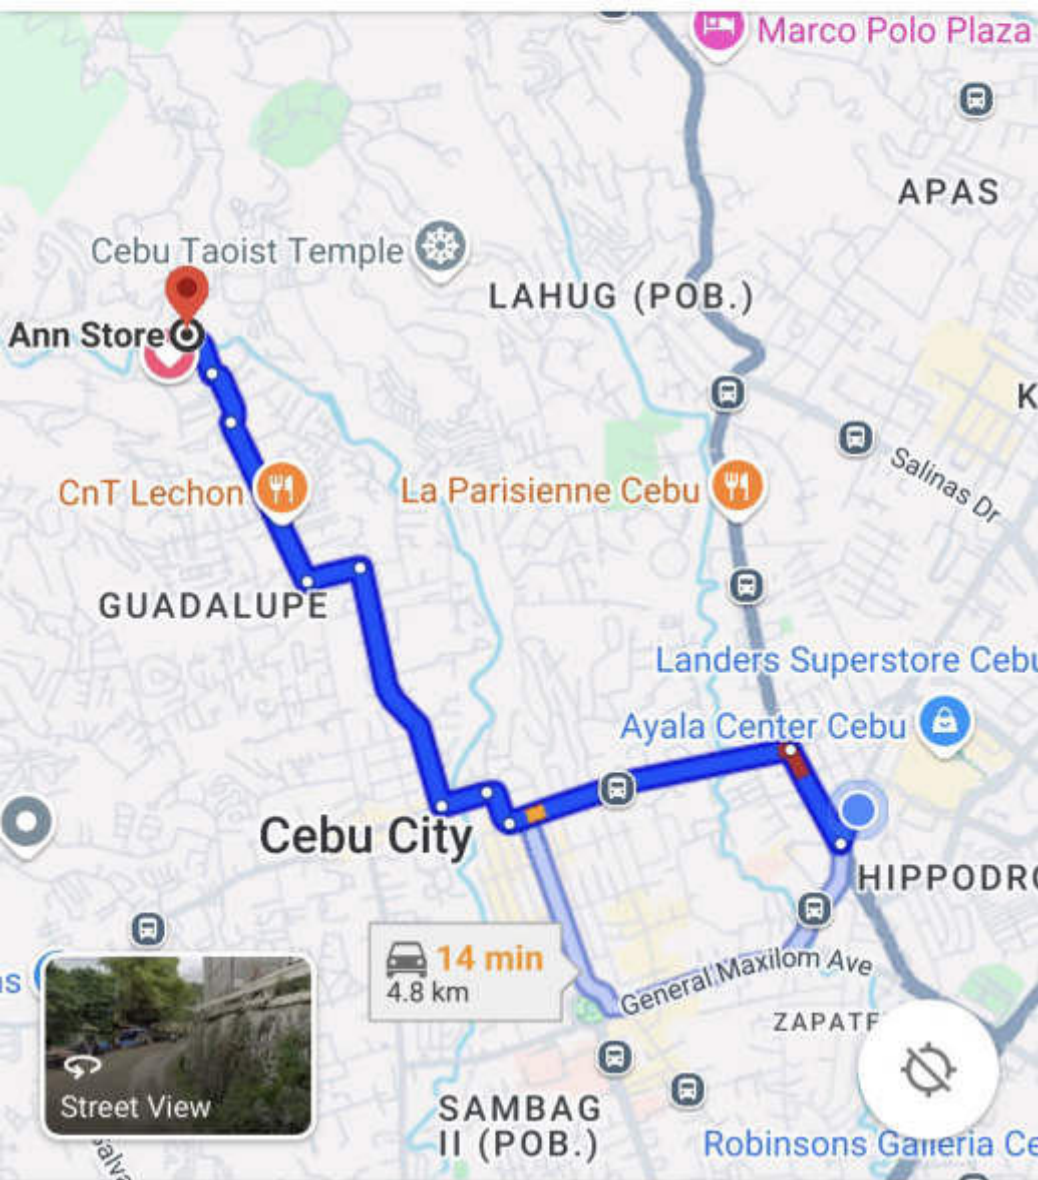

Your location
Judy Ann Store, 8VMH+2P7, Kal...

14 min

12 min

32 min

58 min

14 min (4.2 km)

Via N Escario St

Start