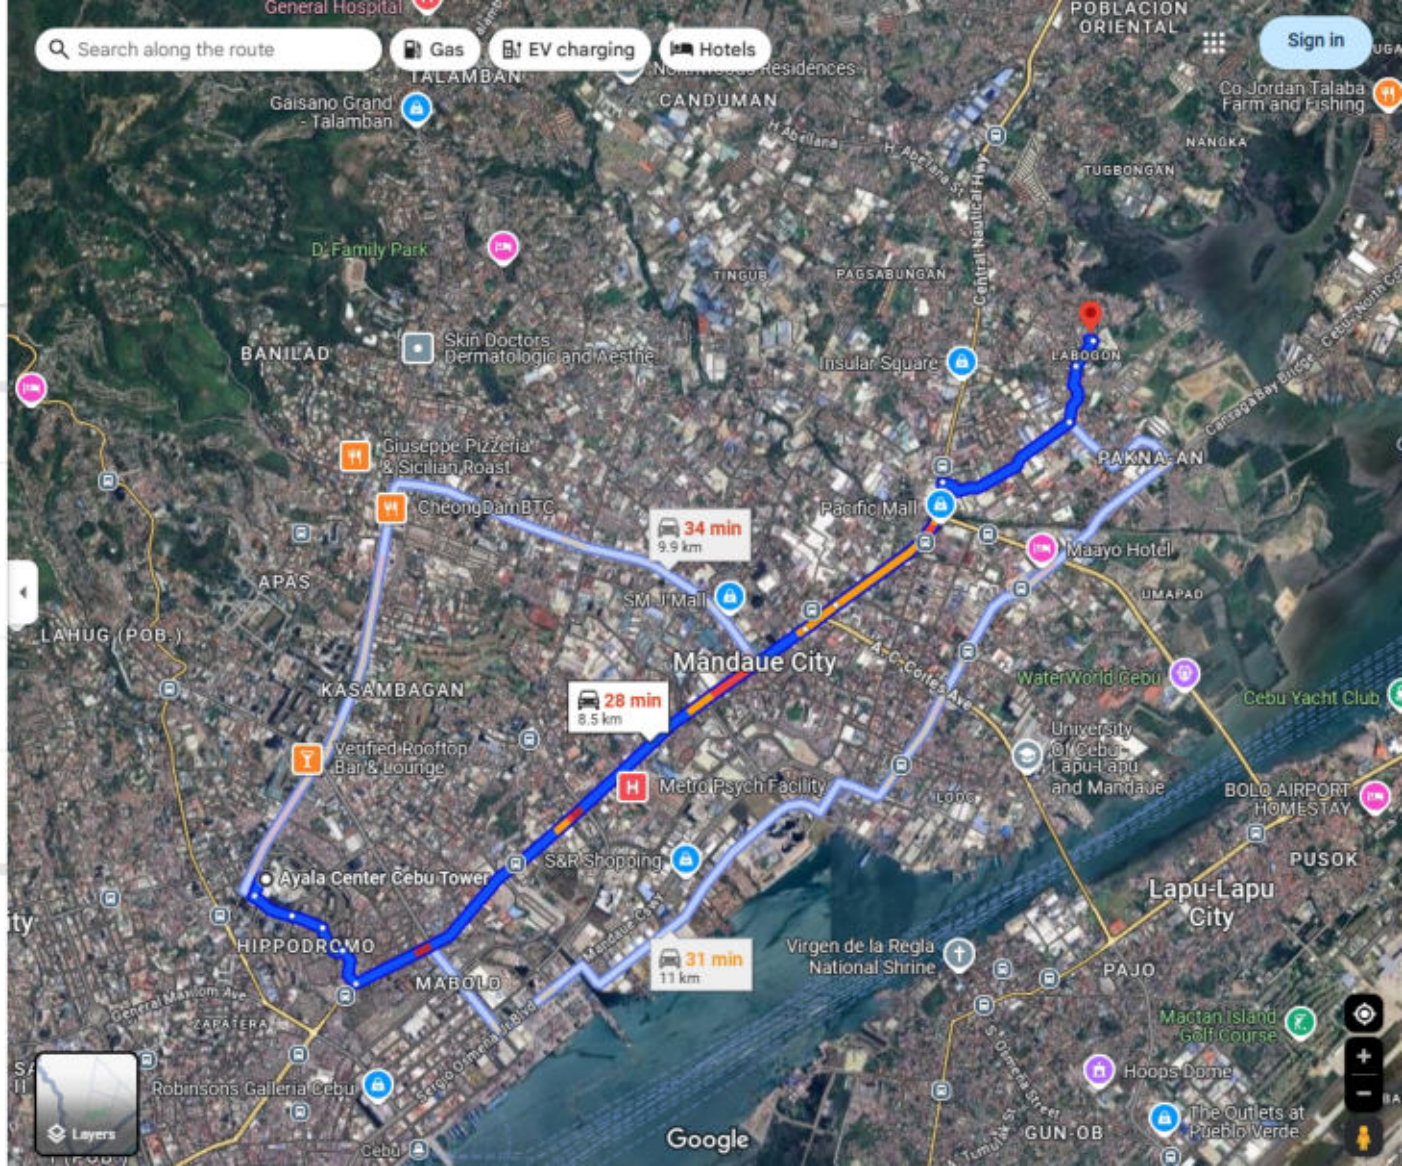

Best 28 min 25 min 54 min 1h 54m

Ayala Center Cebu Tower, Bohol Ave, Cebu

Del Castillo Compound Centro Labogon

Add destination

Leave now

Options

Send directions to your phone

Copy link

via Central Nautical Hwy **28 min**
Fastest route, despite the usual traffic 8.5 km

Details

via Mandaue Cswy/Ouano Ave **31 min**
Some traffic, as usual 11.0 km

via A. S. Fortuna St **34 min**
Heavy traffic, as usual 9.9 km

Explore nearby Del Castillo Compound Centro Labogon

Search along the route

Gas

EV charging

Hotels

Sign in

Google