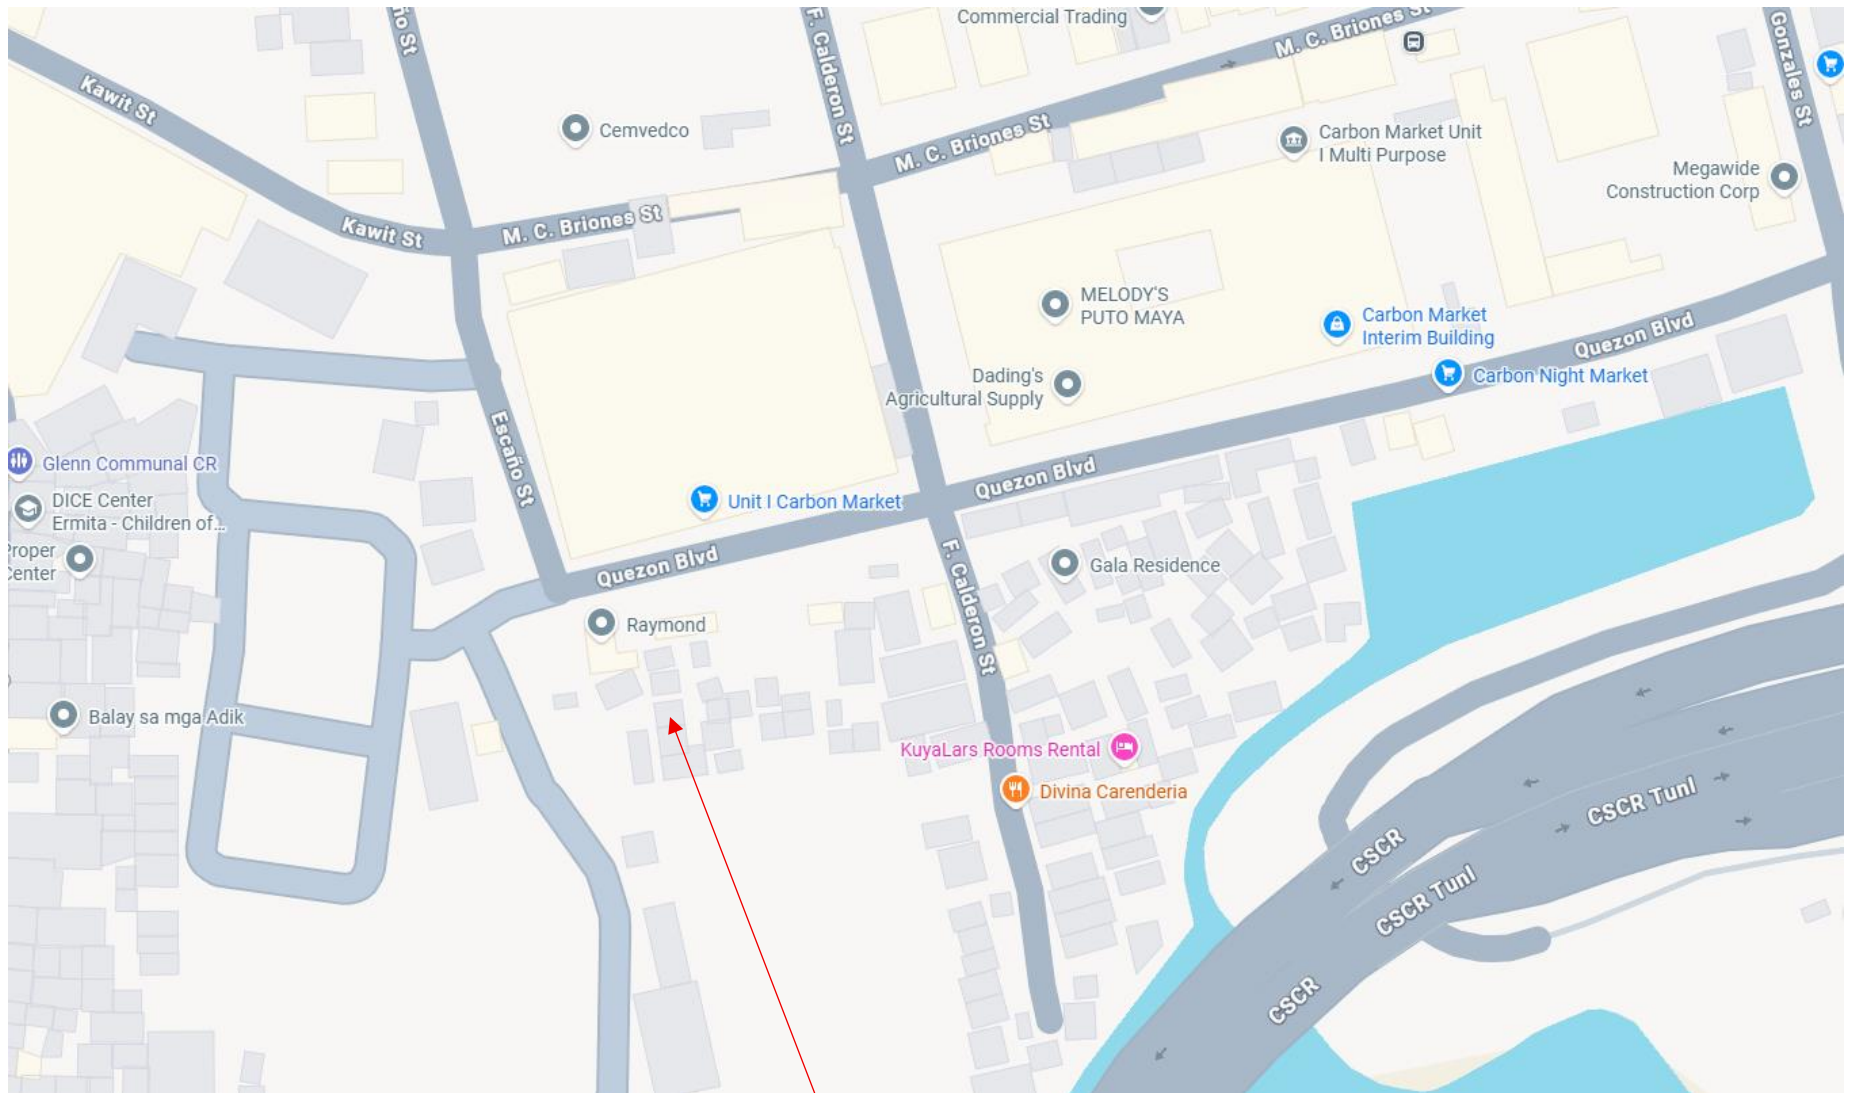

MAP OF RESIDENCE SKETCH (GOOGLE MAP)

HOUSE

LOT 2, BLOCK 10, SITIO KASTILAAN, BRGY. ERMITA