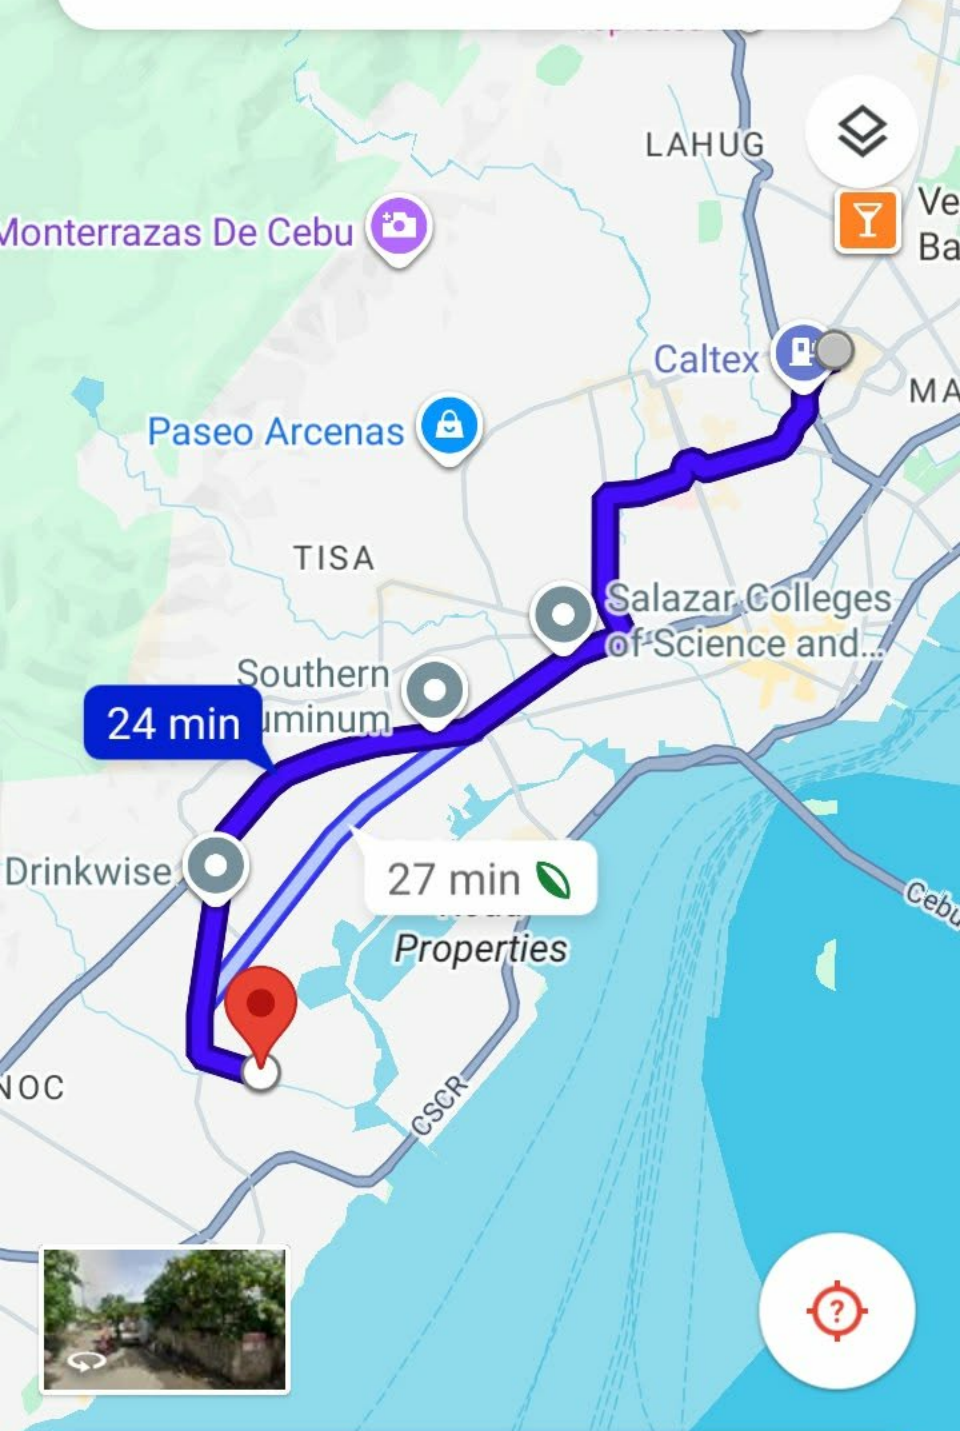

O Ayala PUJ Terminal

R. Ocampo Dr Ext

24 min

27 min

Two-wheeler

>> Preview

+ Add stops

Share