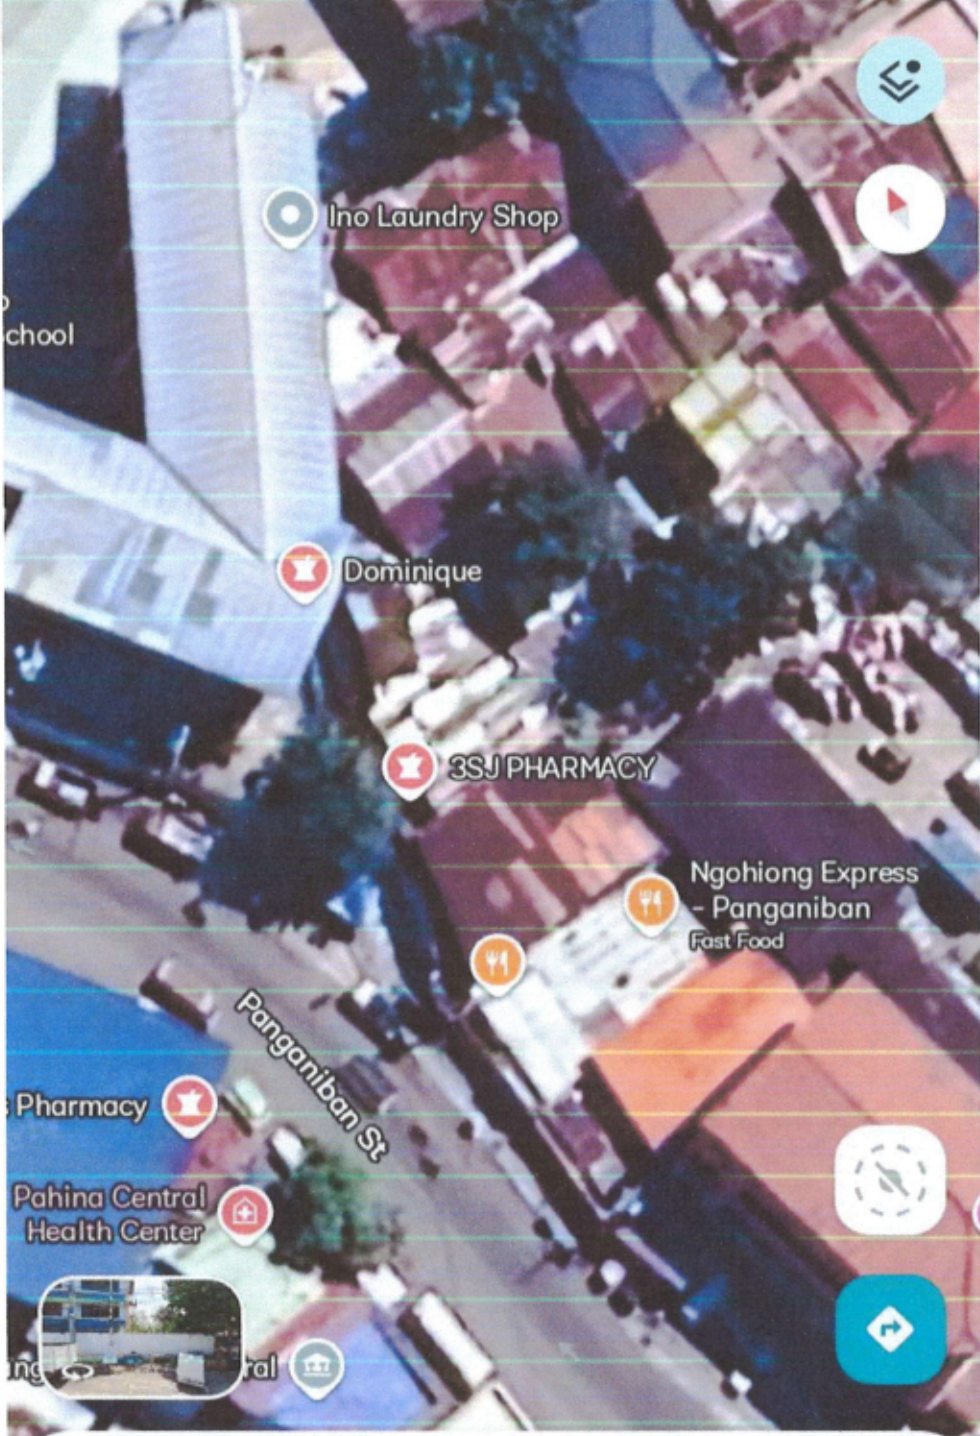

Search here

- Set home
- Restaurants
- Attractions
- Hotels

**General Flood Advisory (Severe)**  
 Region 7 (Central Visayas)  
 Posted 3 hours ago

- Explore
- You
- Contribute