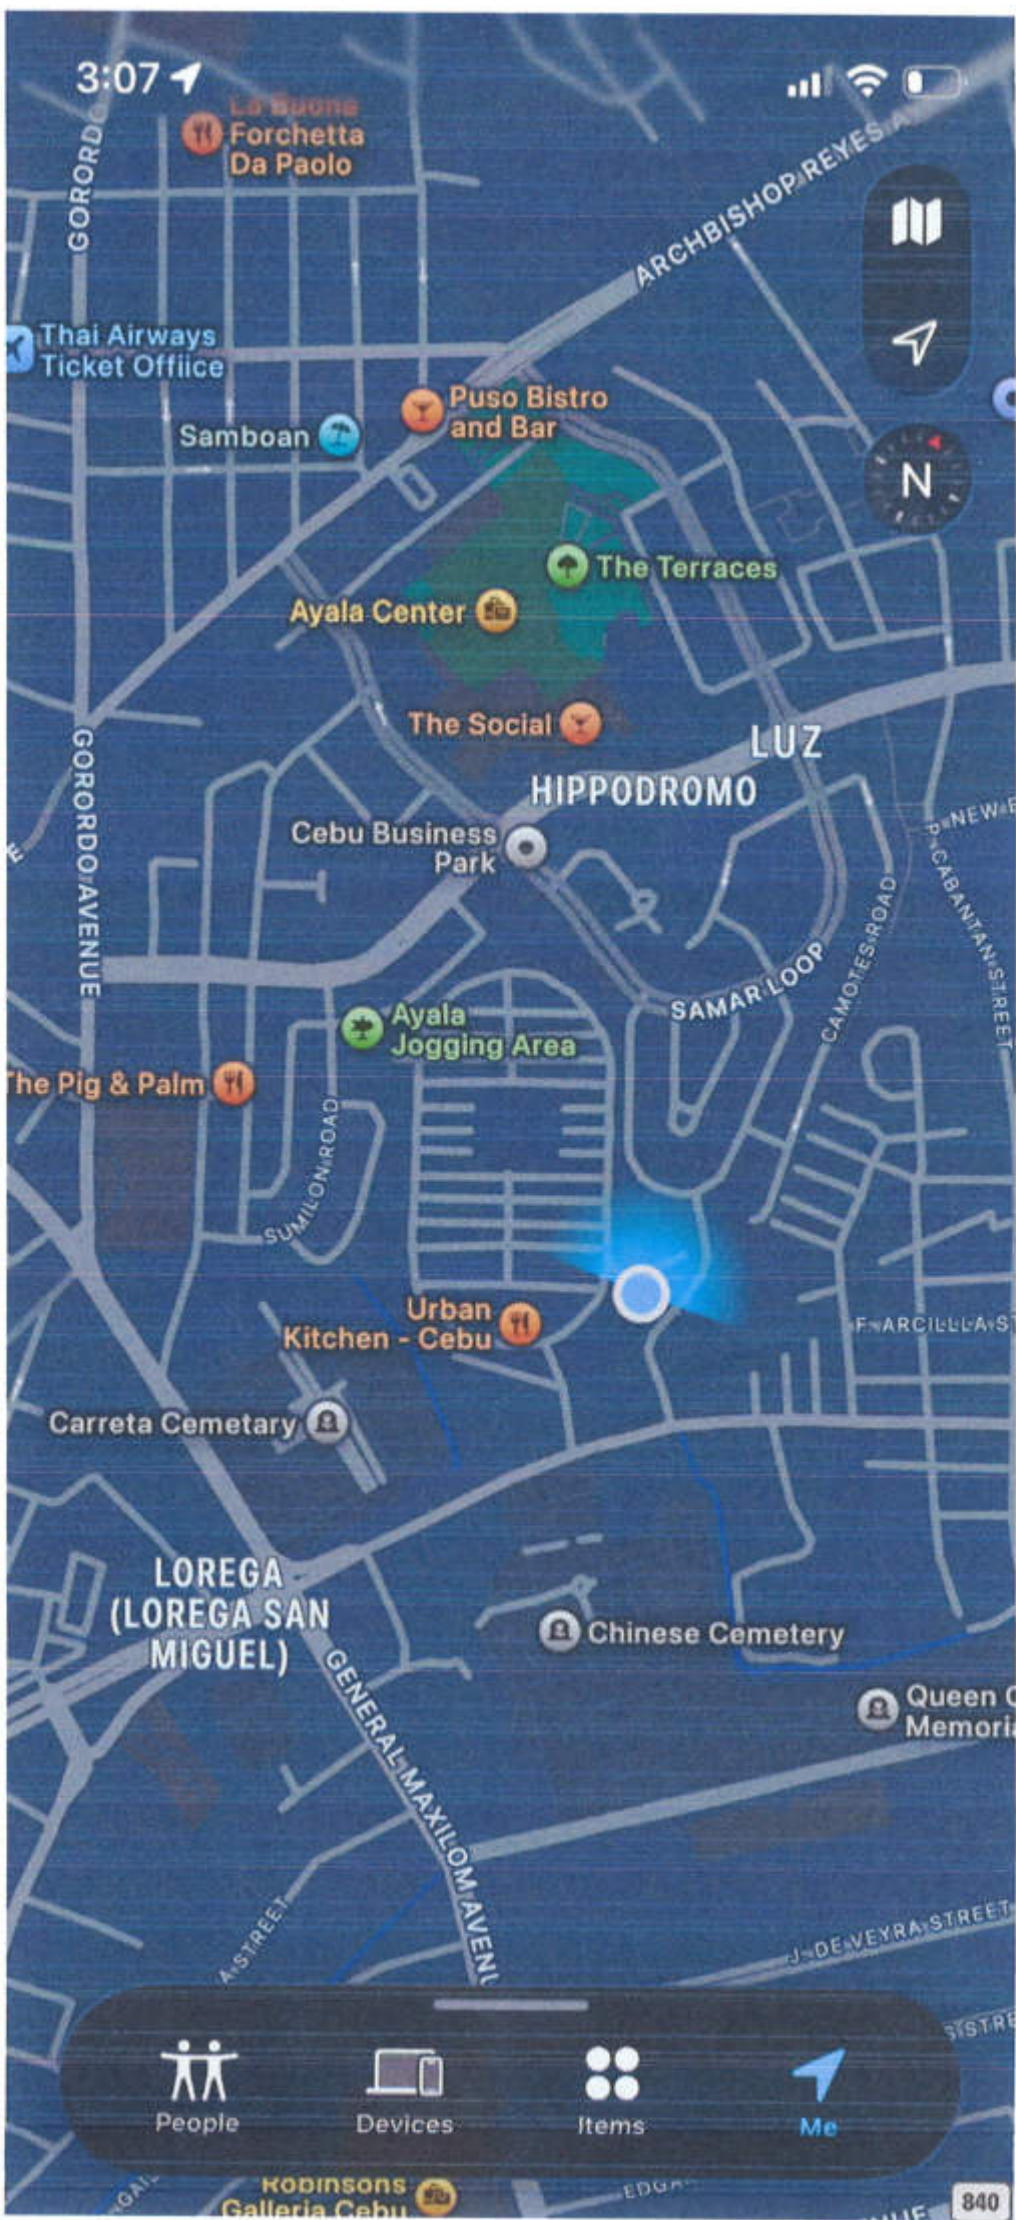

3:07

La Buona Forchetta Da Paolo

Thai Airways Ticket Office

Samboan

Puso Bistro and Bar

The Terraces

Ayala Center

The Social

LUZ

HIPPODROMO

Cebu Business Park

Ayala Jogging Area

The Pig & Palm

Urban Kitchen - Cebu

Carreta Cemetary

LOREGA (LOREGA SAN MIGUEL)

Chinese Cemetary

Queen C Memor

People

Devices

Items

Me

Robinsons Galleria Cebu

840