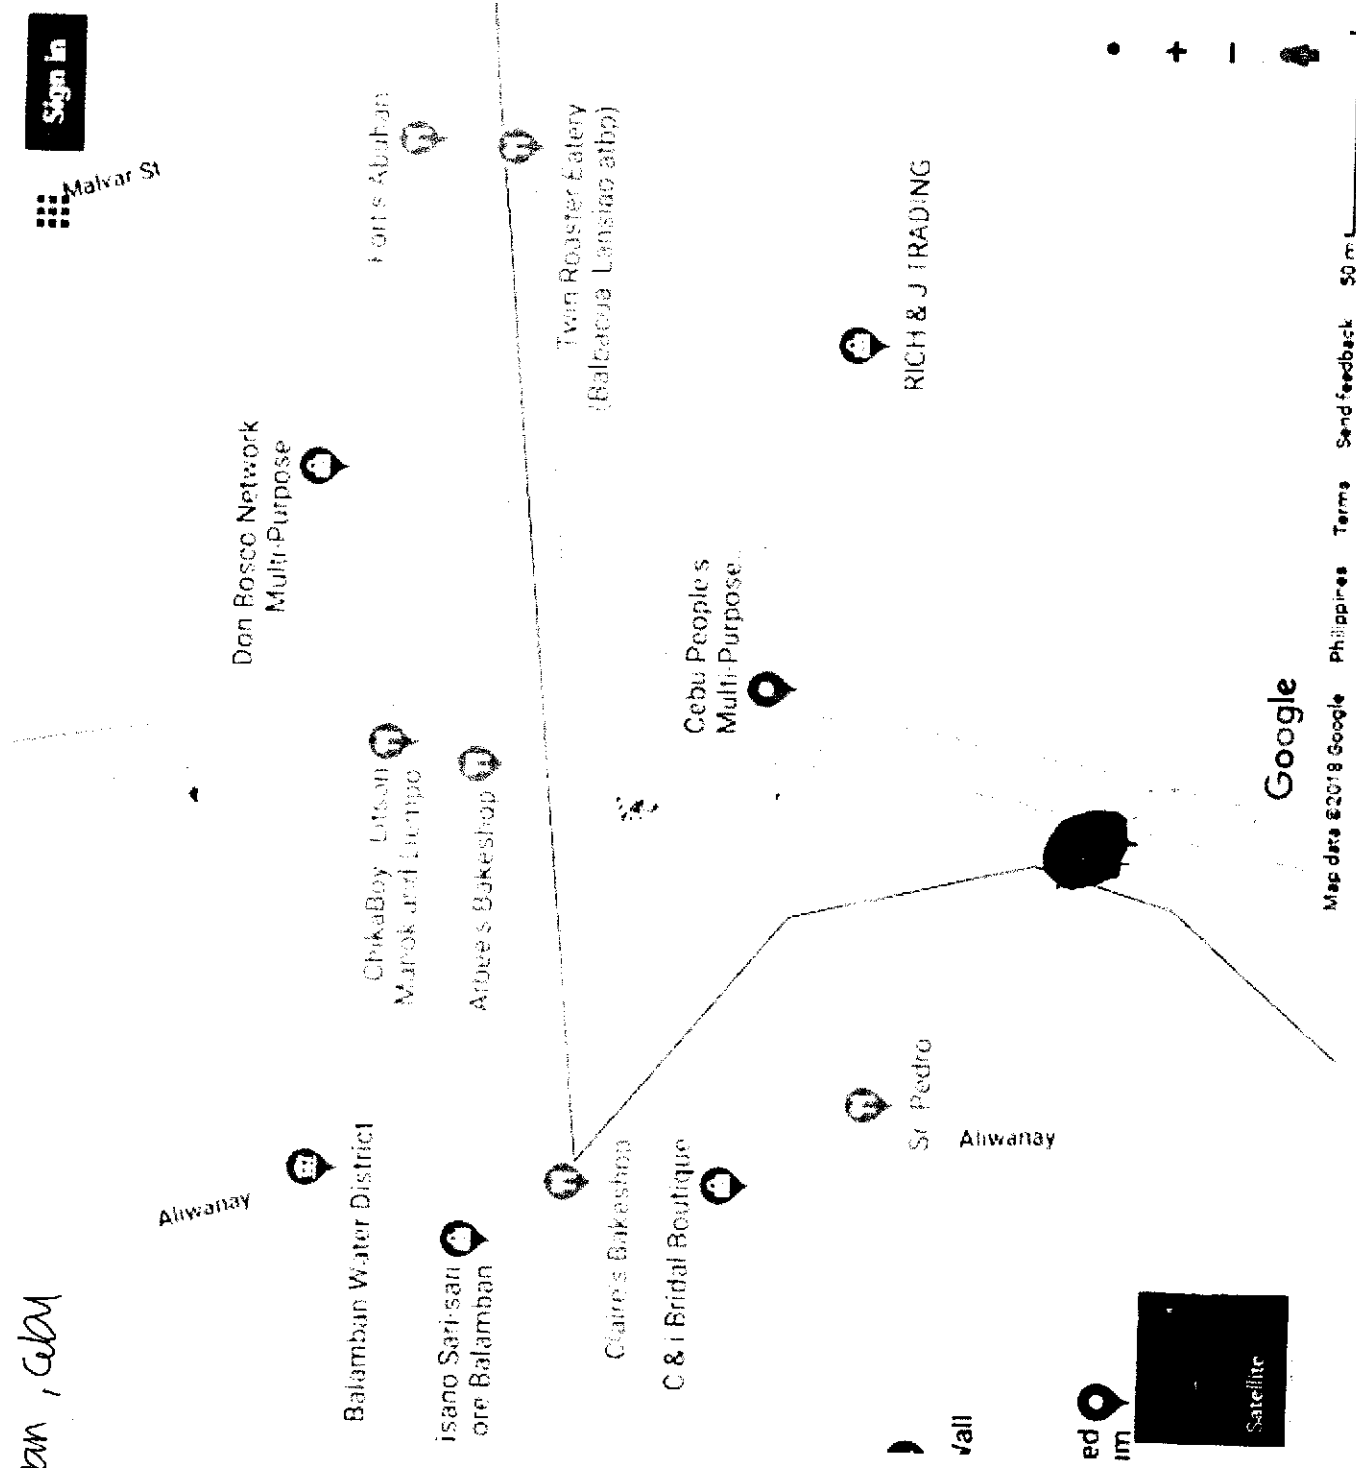

in Carla Dumdtum

nal Hiway

anay, Balamban, Cebu

Sign In

Malvar St

Dan Bosco Network Multi-Purpose

Font's Abuhay

Twin Rooster Eatery (Balamban Lansiao atbo)

RICH & J TRADING

Cebu People's Multi-Purpose

Google

Map data ©2018 Google Philippines Terms Send feedback 50 m

Aliwanay

Balamban Water District

isano Sari-sari store Balamban

Claire's Bakeshop