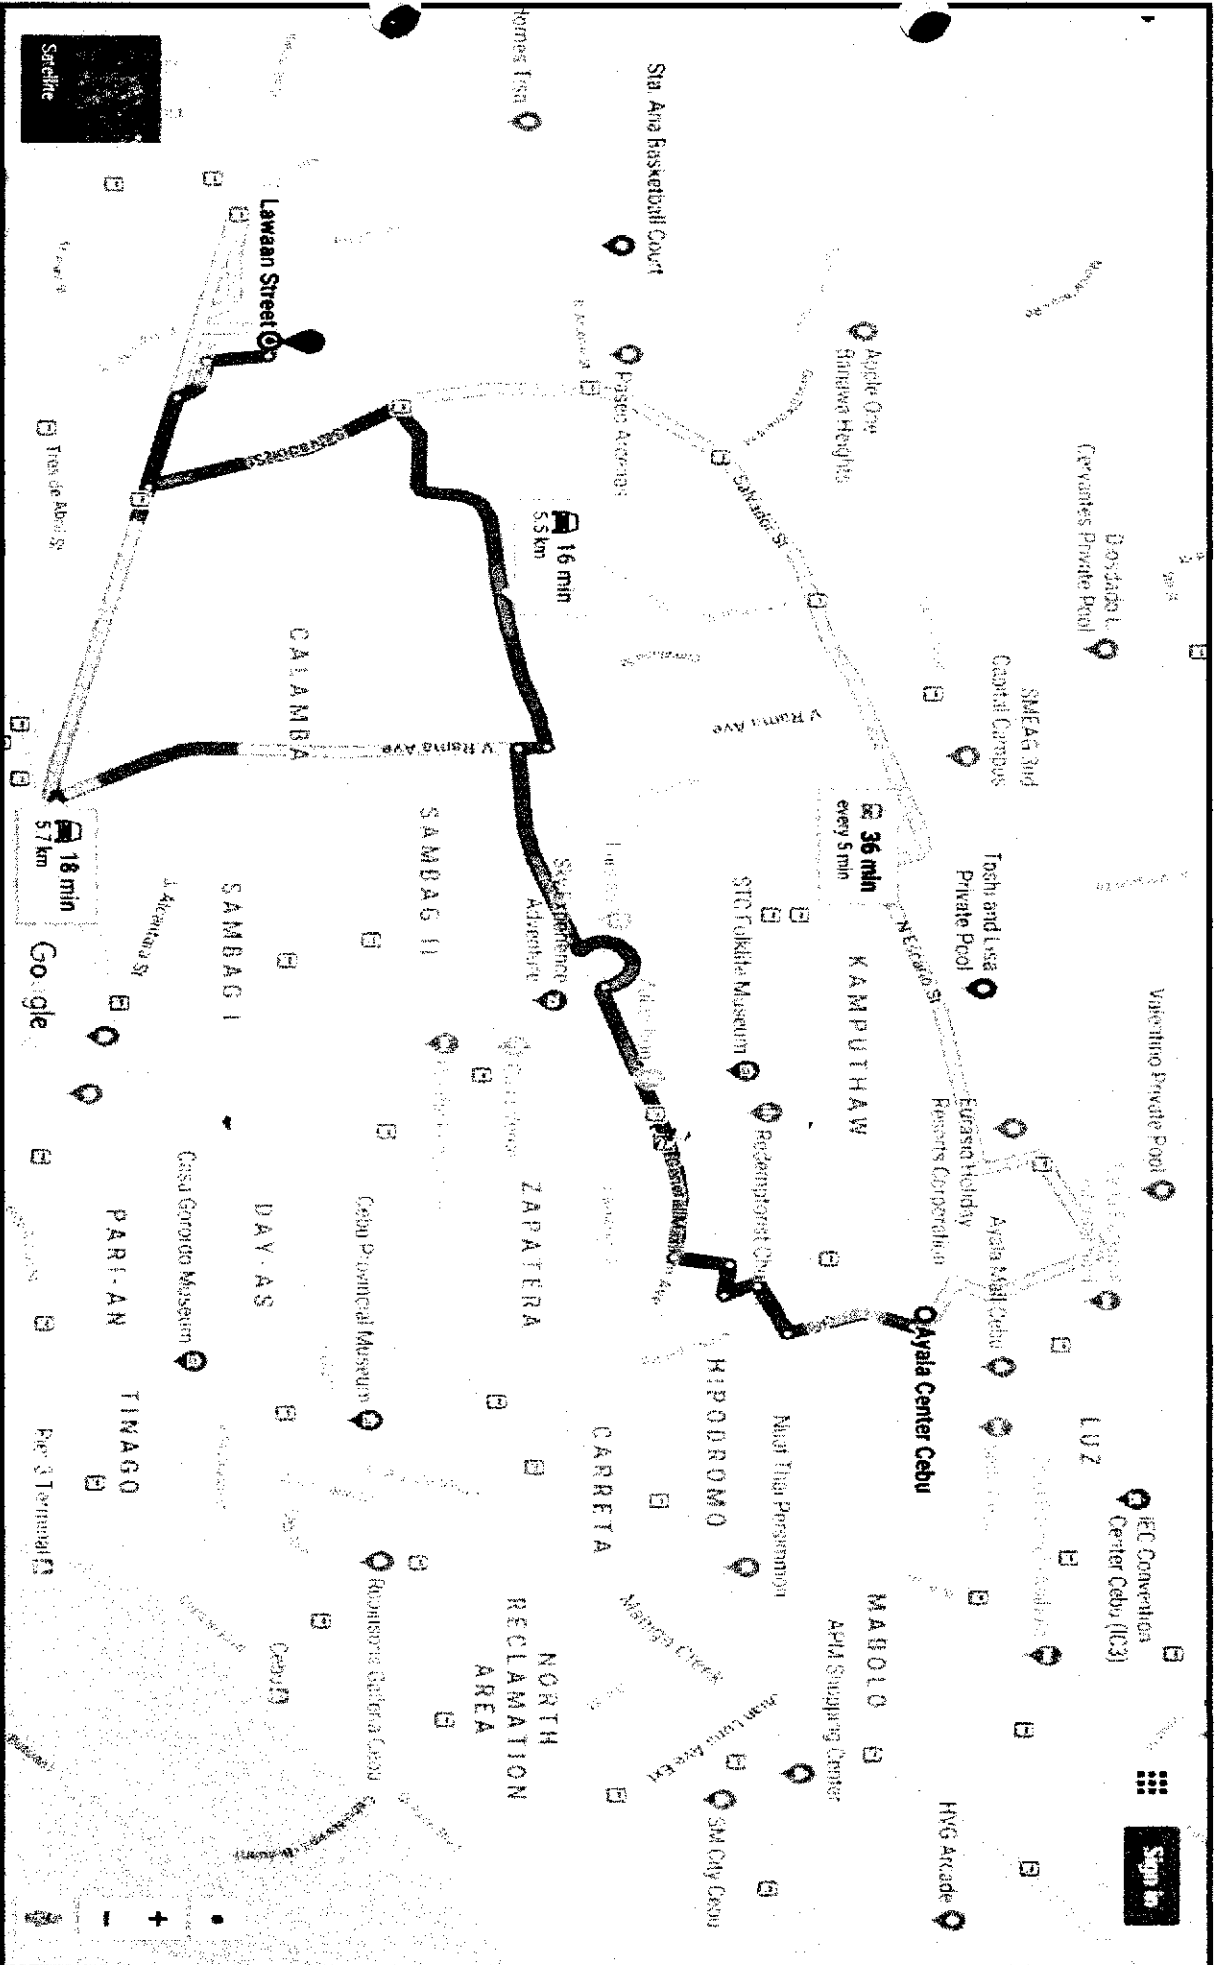

Name: Karl Kenneth S. Chu
Landmark: JLR Construction

Sitiu Bayabas, Lawan II, Taluay City, Lawan