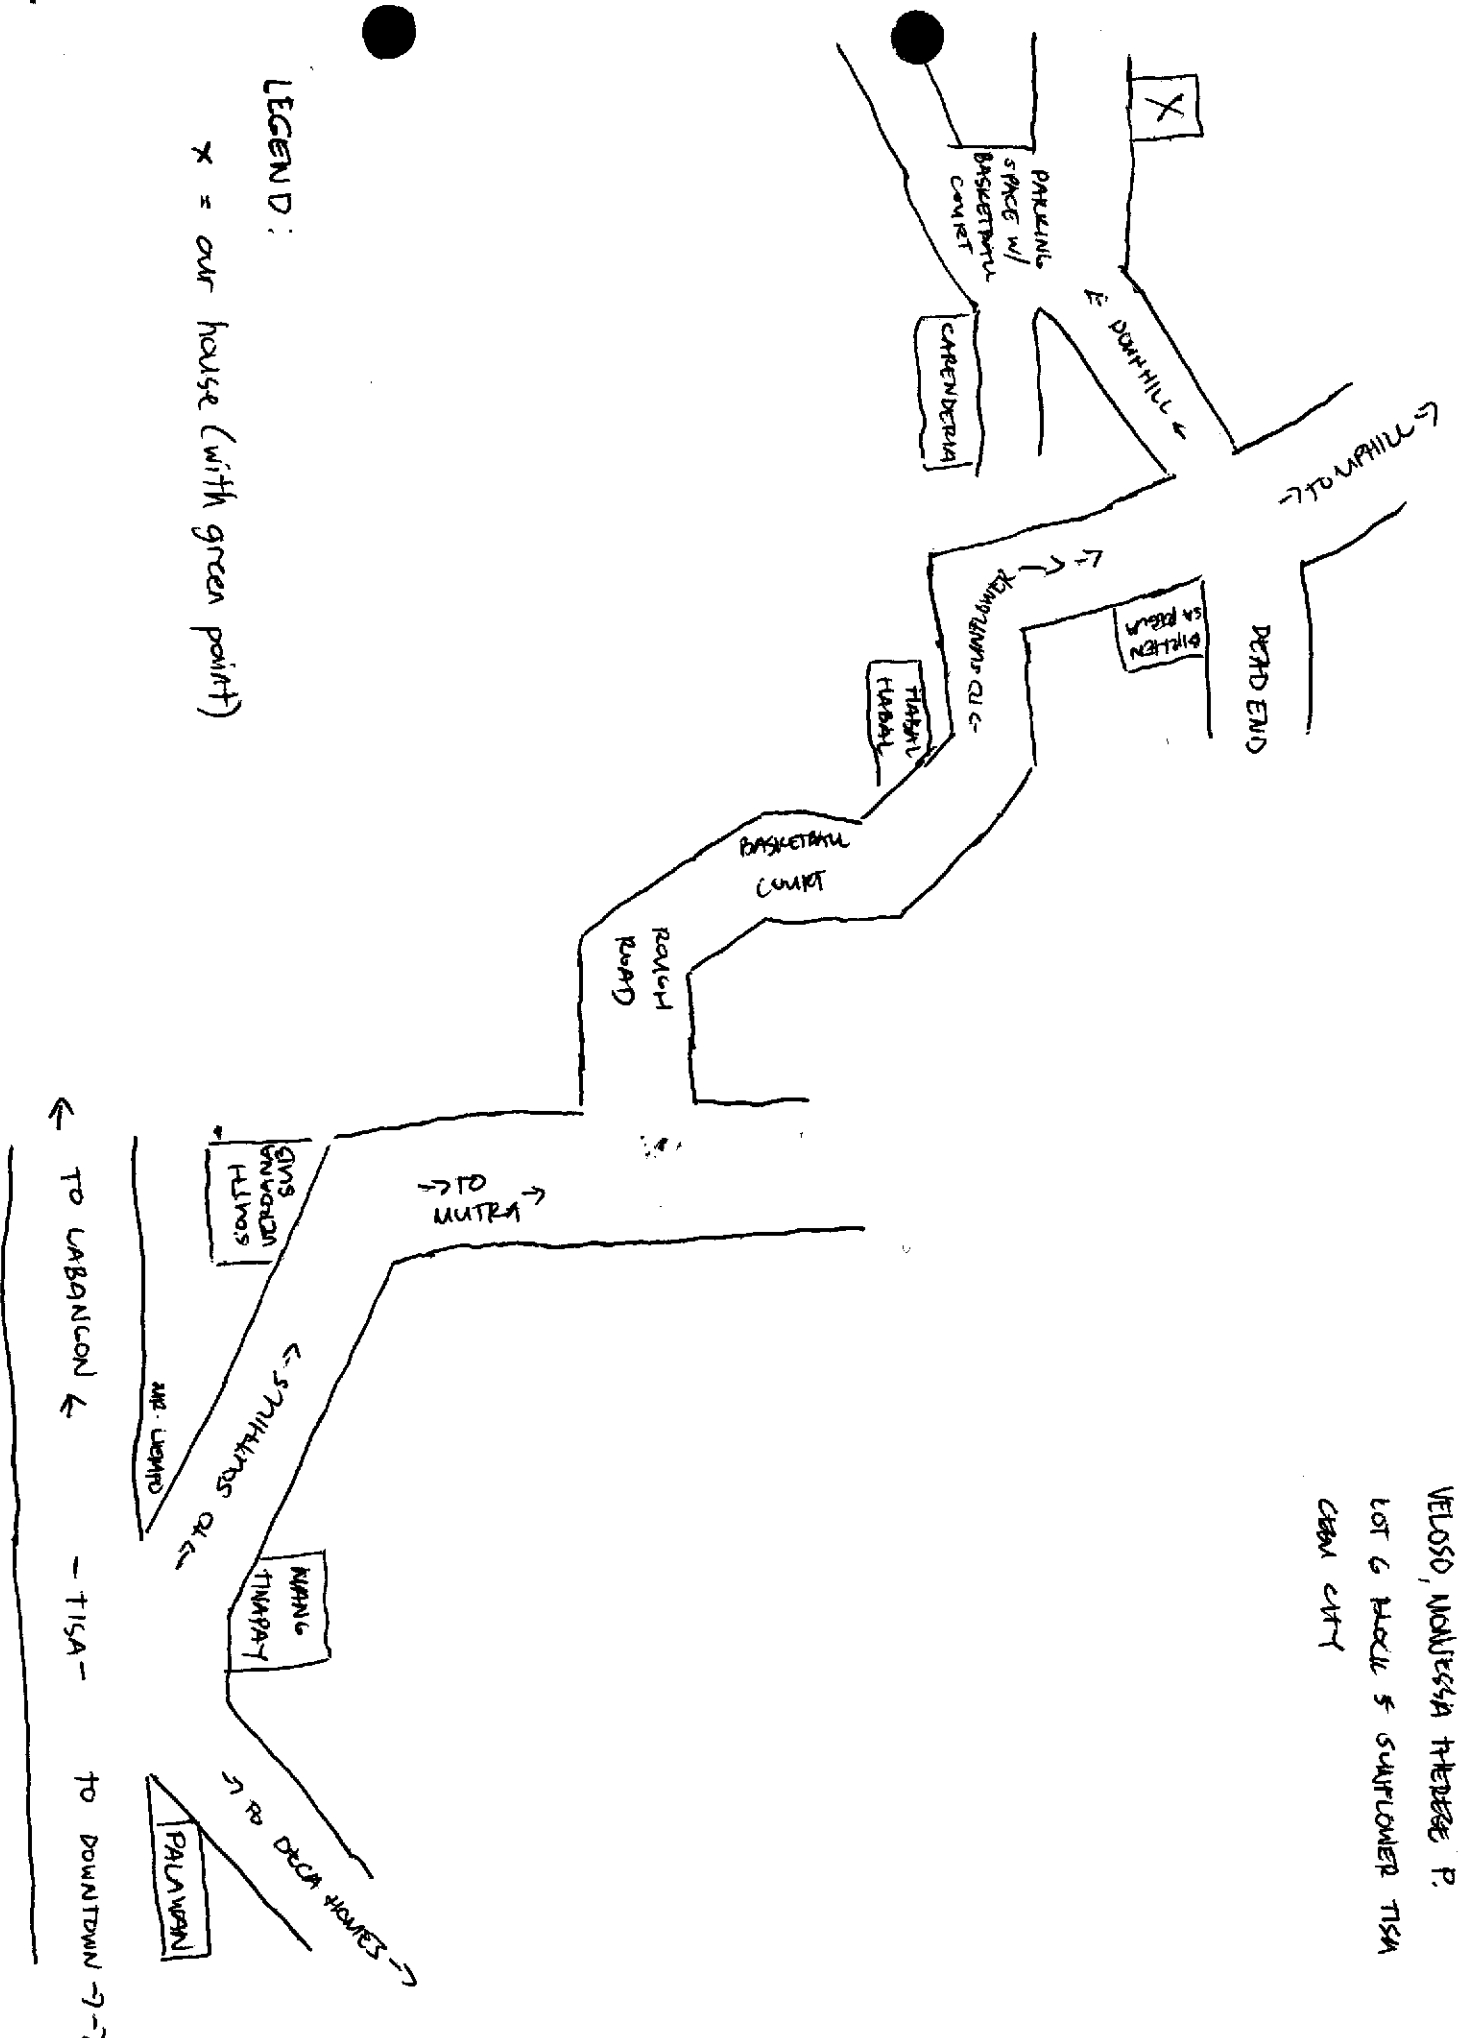

VELOSO, MONTESSA HERBERG P.  
LOT 6 BLOCK 5 SOUTHWEST TISA  
CRAW CITY

LEGEND:

X = our house (with green point)