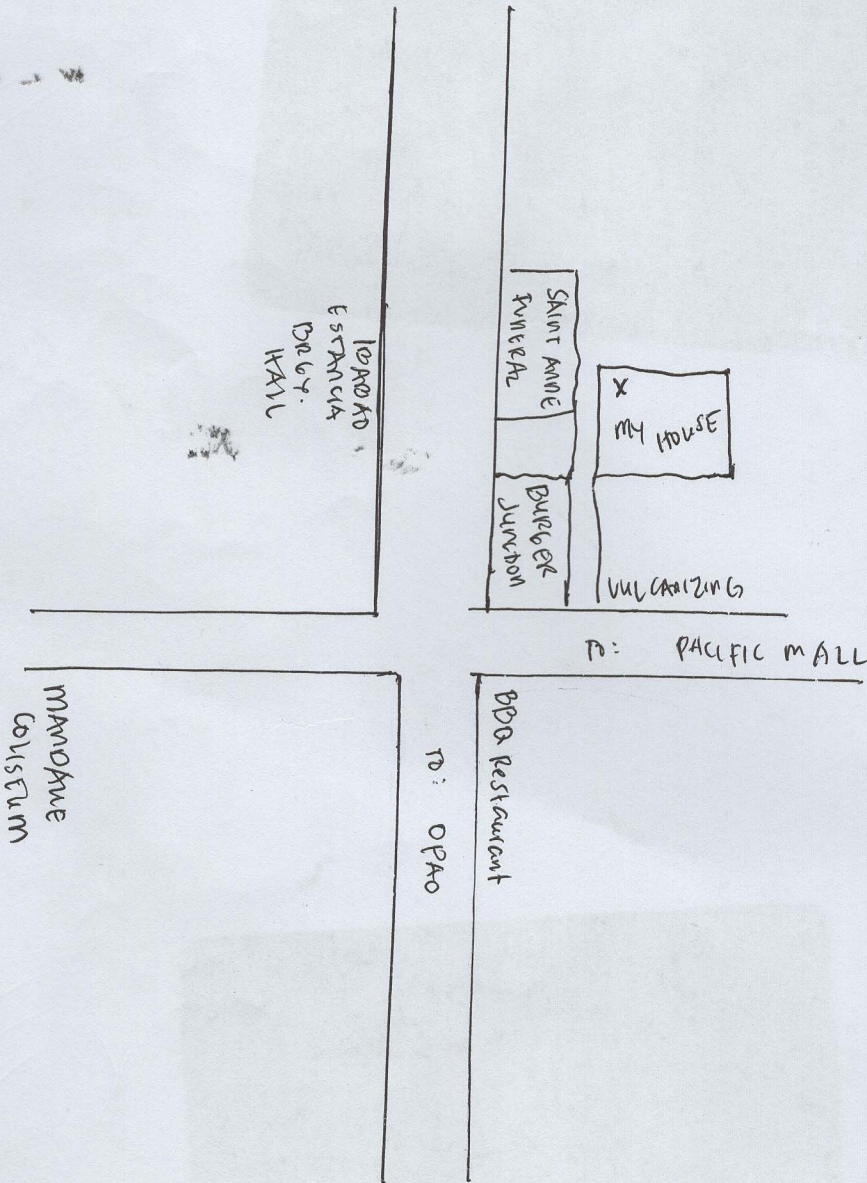

SKETCH

Note: My house is located at the back of Saint Anne Funeral Parlor Homes in IBADAD-estancia Mandave City.

ADD:

013B SB CABATUNG ST, PUREOK PAPAYA  
BLKY. IBADAD-ESTANCIA MANDAVE CITY, 6014