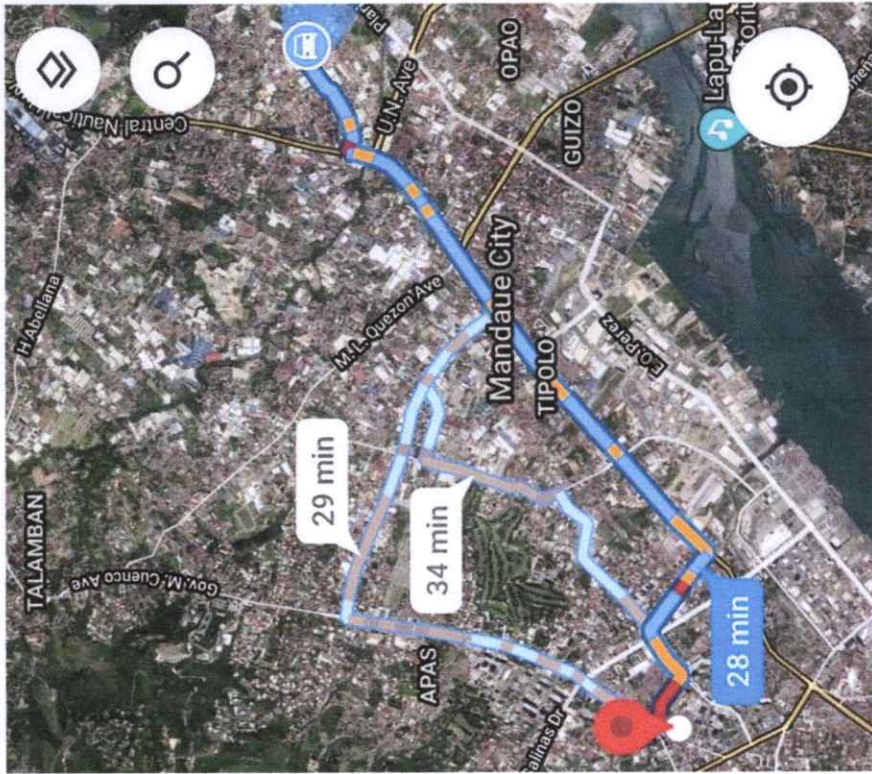

Randell V. Navarez

From:
Zone Pechay
Paknaan,
Mandaue City

To:
Ayala
Center
Cebu
Tower