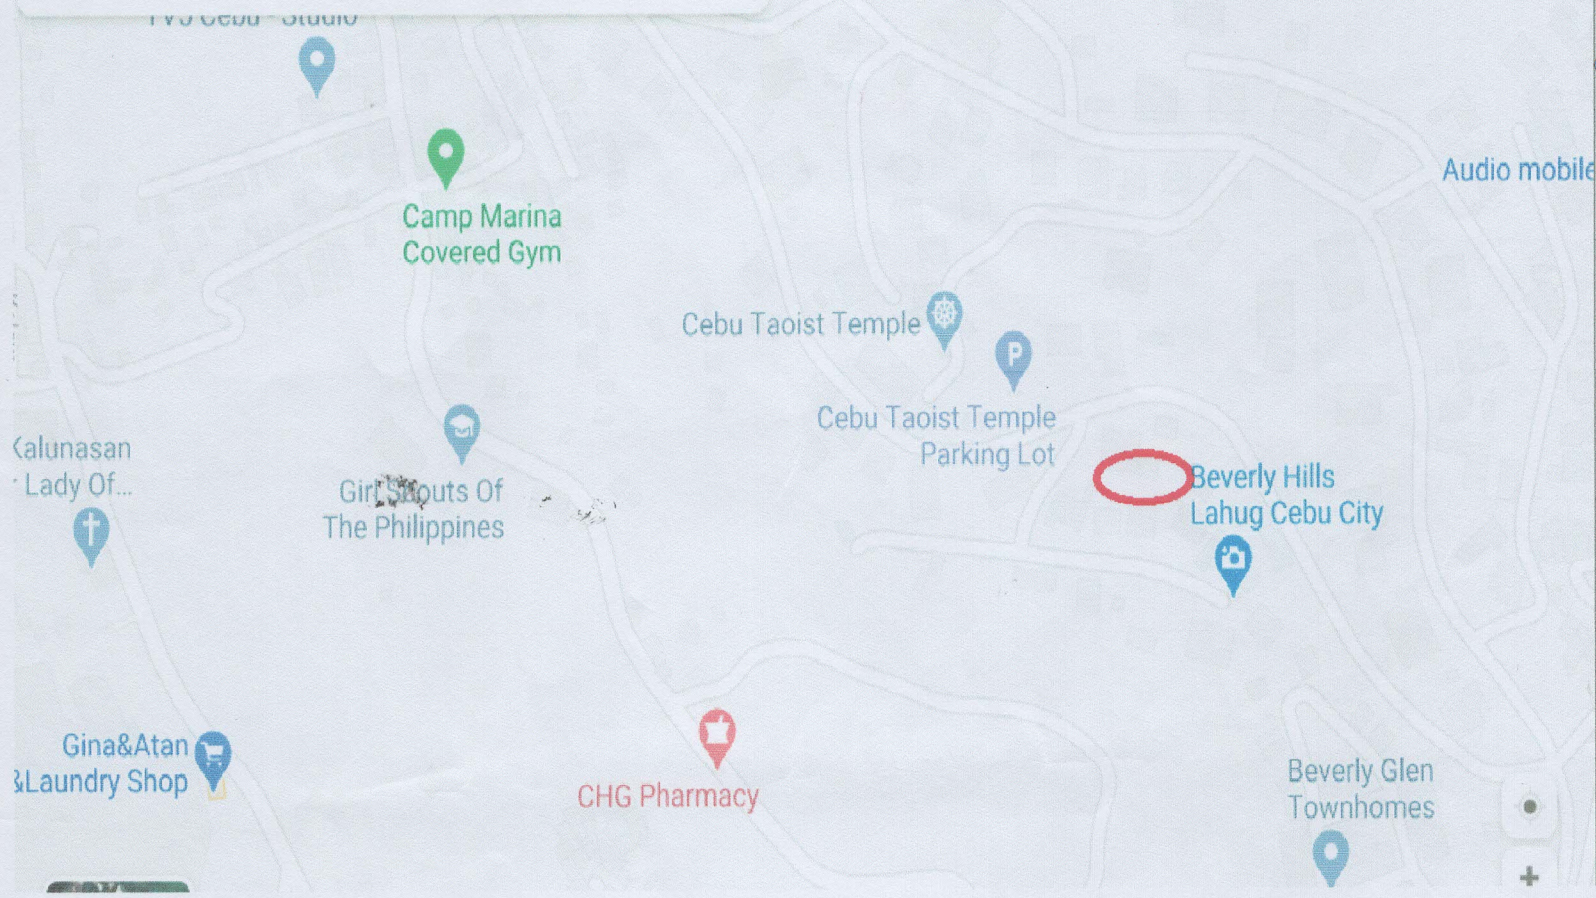

Search Google Maps

Sign in

partm

See travel times, traffic and nearby places

Camp Marina Covered Gym

Cebu Taoist Temple

Cebu Taoist Temple Parking Lot

Girl Scouts Of The Philippines

Beverly Hills Lahug Cebu City

Kalunasan Lady Of...

Gina&Atan & Laundry Shop

CHG Pharmacy

Beverly Glen Townhomes

Audio mobile